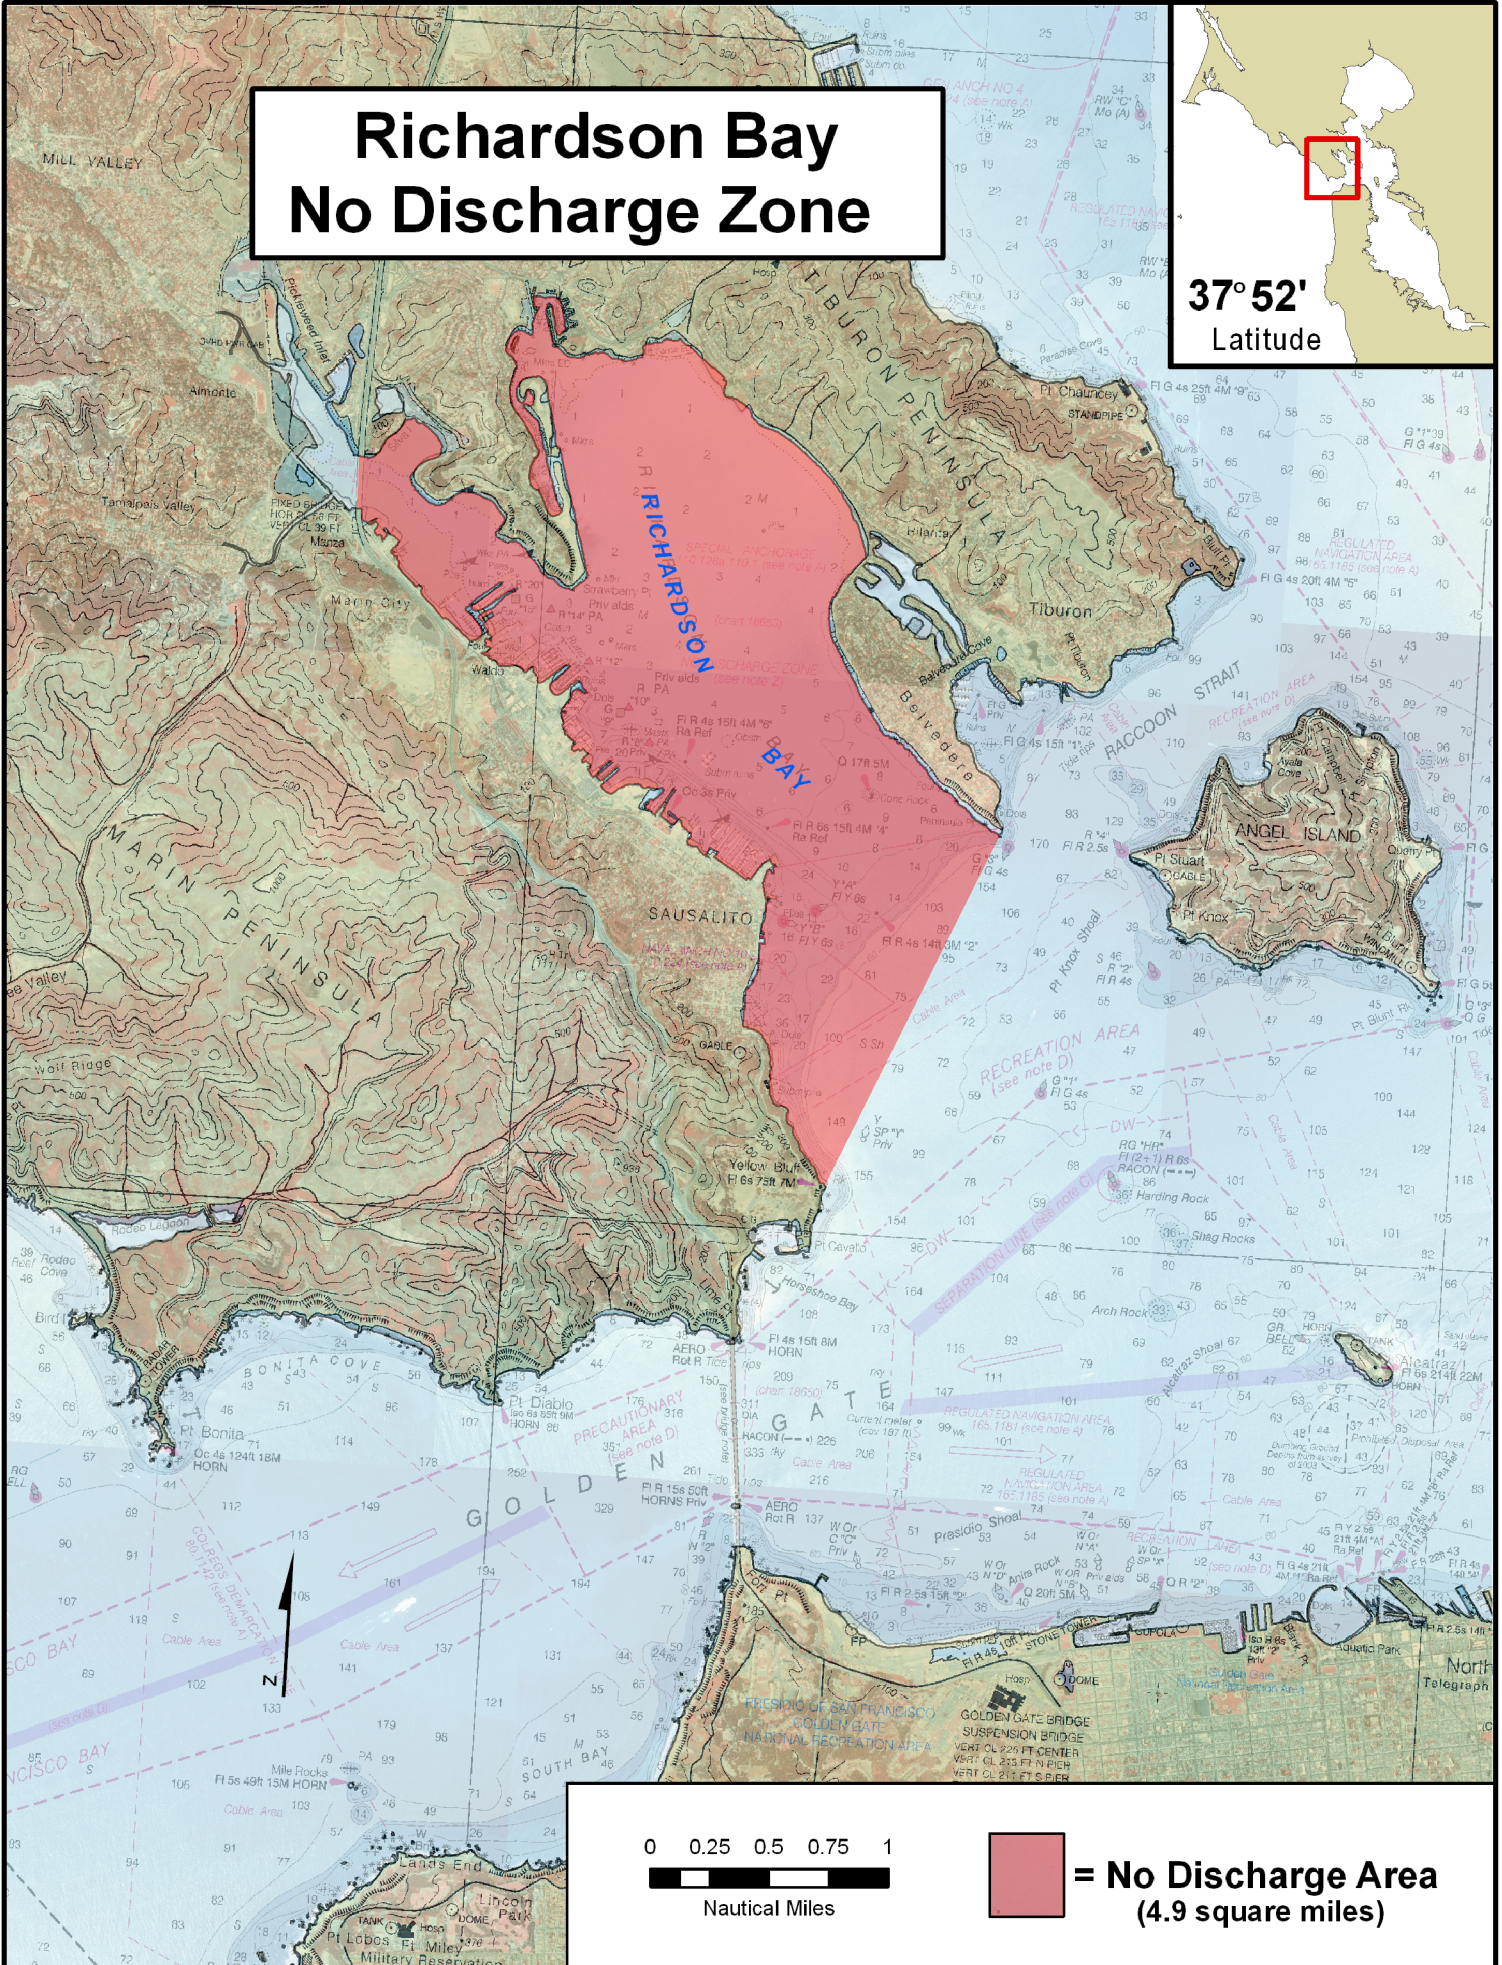

Richardson Bay No Discharge Zone

37° 52'
Latitude

[Red Box] = No Discharge Area
(4.9 square miles)