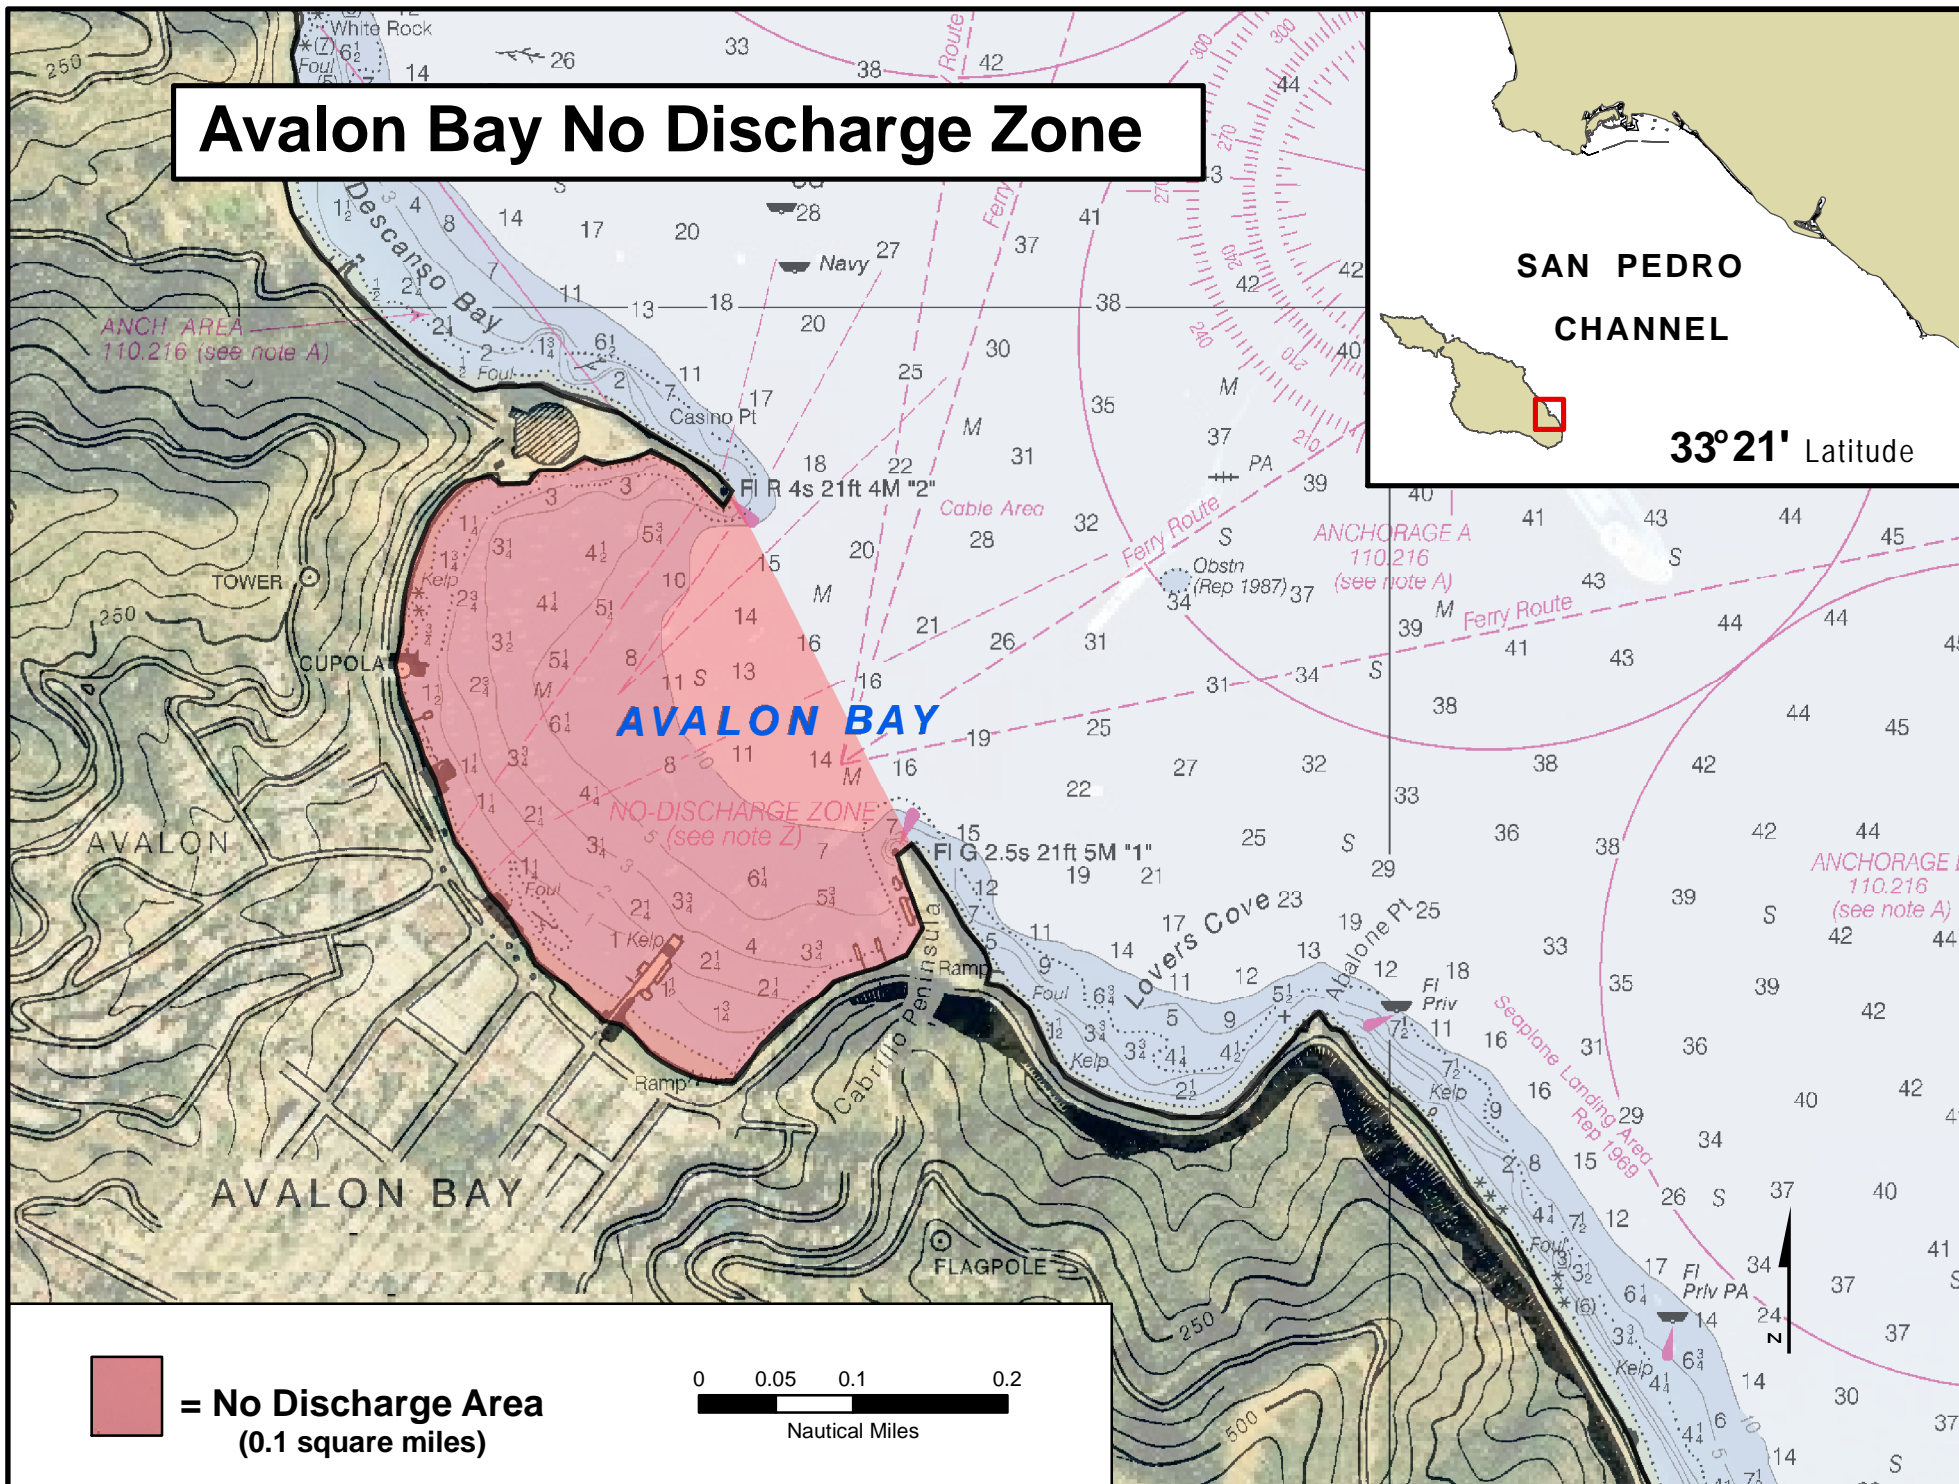

Avalon Bay No Discharge Zone

 = No Discharge Area
(0.1 square miles)

0 0.05 0.1 0.2
Nautical Miles