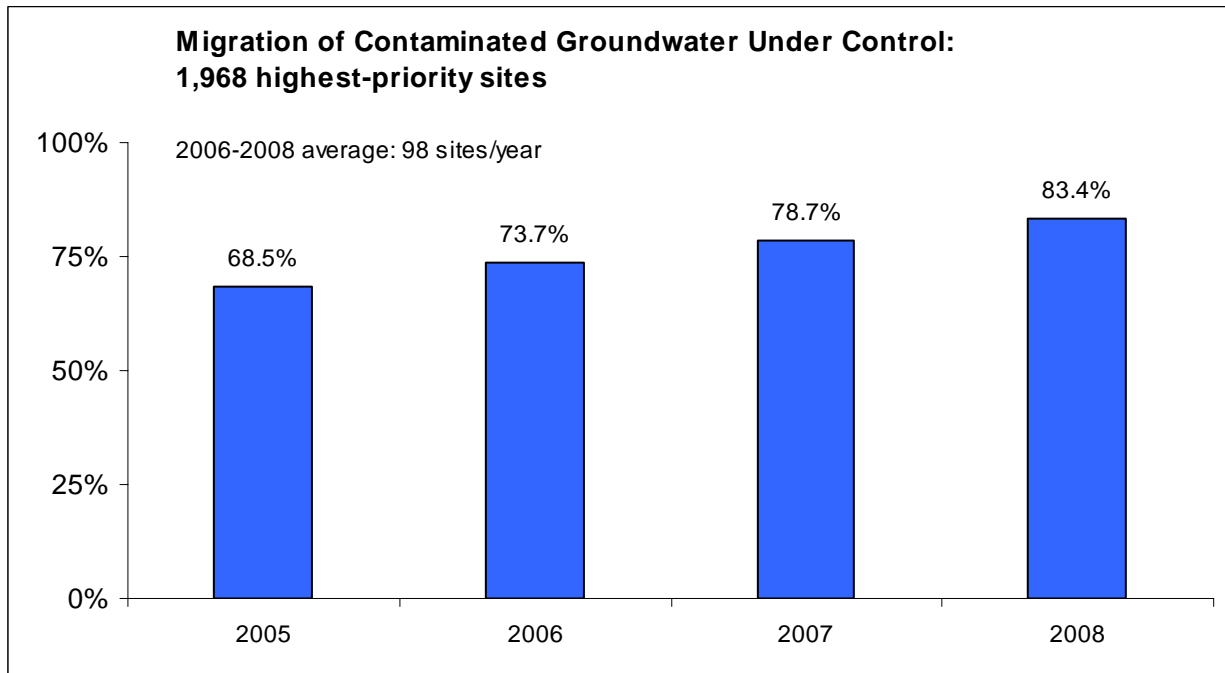

Environmental Indicator results: 2006-2008

* for the 1,968 sites on the 2008 Corrective Action Baseline

Final Remedy results: 2006-2008

* for the 1,968 sites on the 2008 Corrective Action Baseline