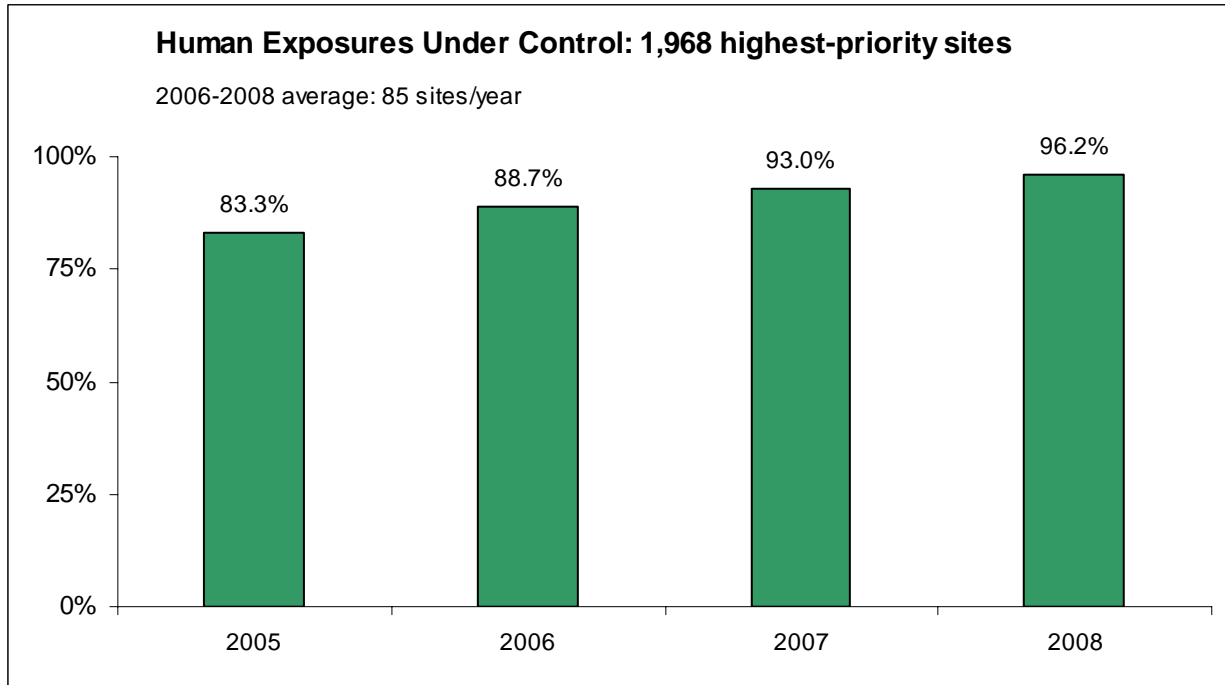

Environmental Indicator results: 2006-2008

* for the 1,968 sites on the 2008 Corrective Action Baseline

Final Remedy results: 2006-2008

* for the 1,968 sites on the 2008 Corrective Action Baseline