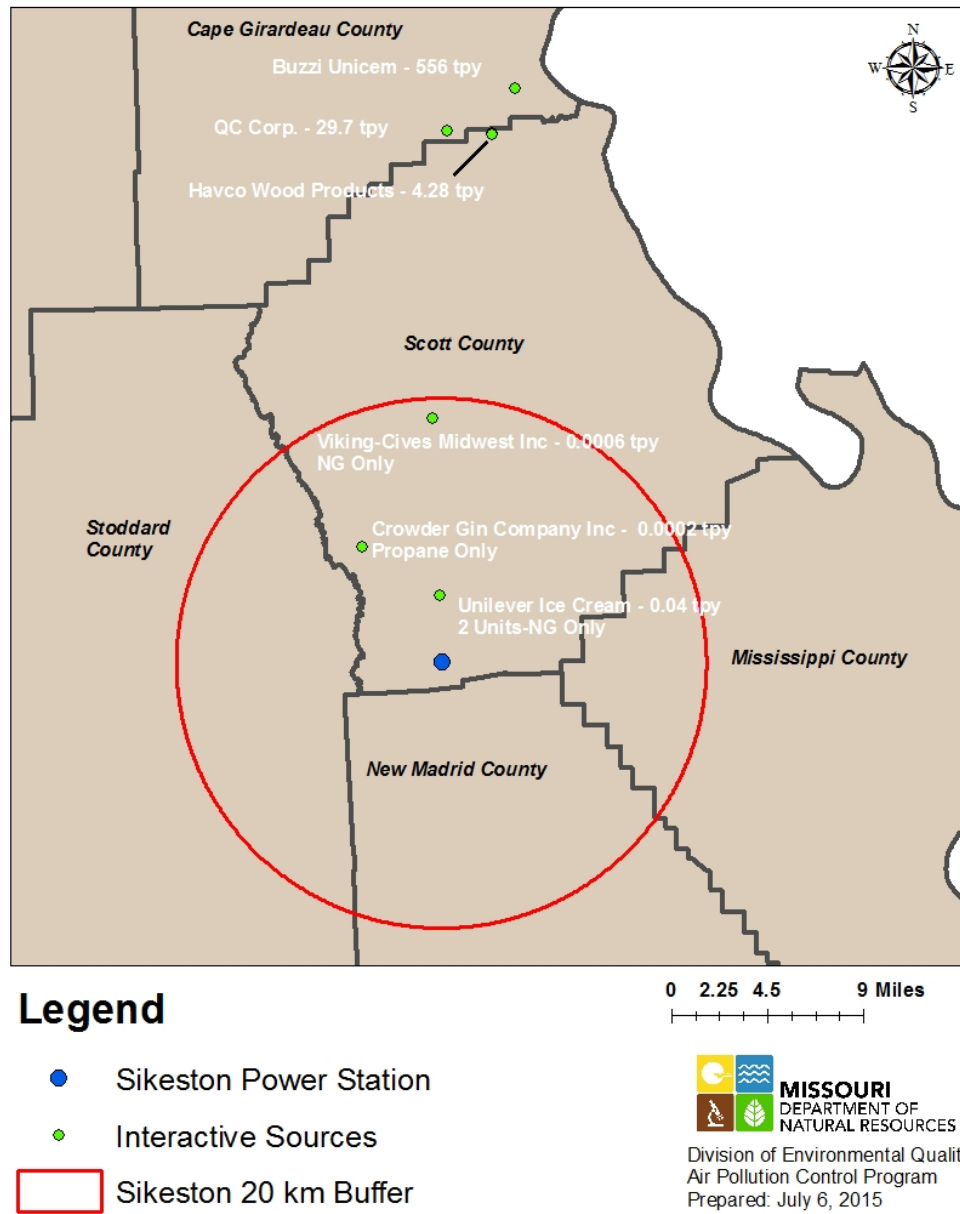

Table 4 – Sikeston Power Station and Interactive Source 2012-2014 SO_x Emissions

Sikeston Power Station: Interactive Source Evaluation

Figure 3 – Sikeston Power Station with Nearby Interactive Sources