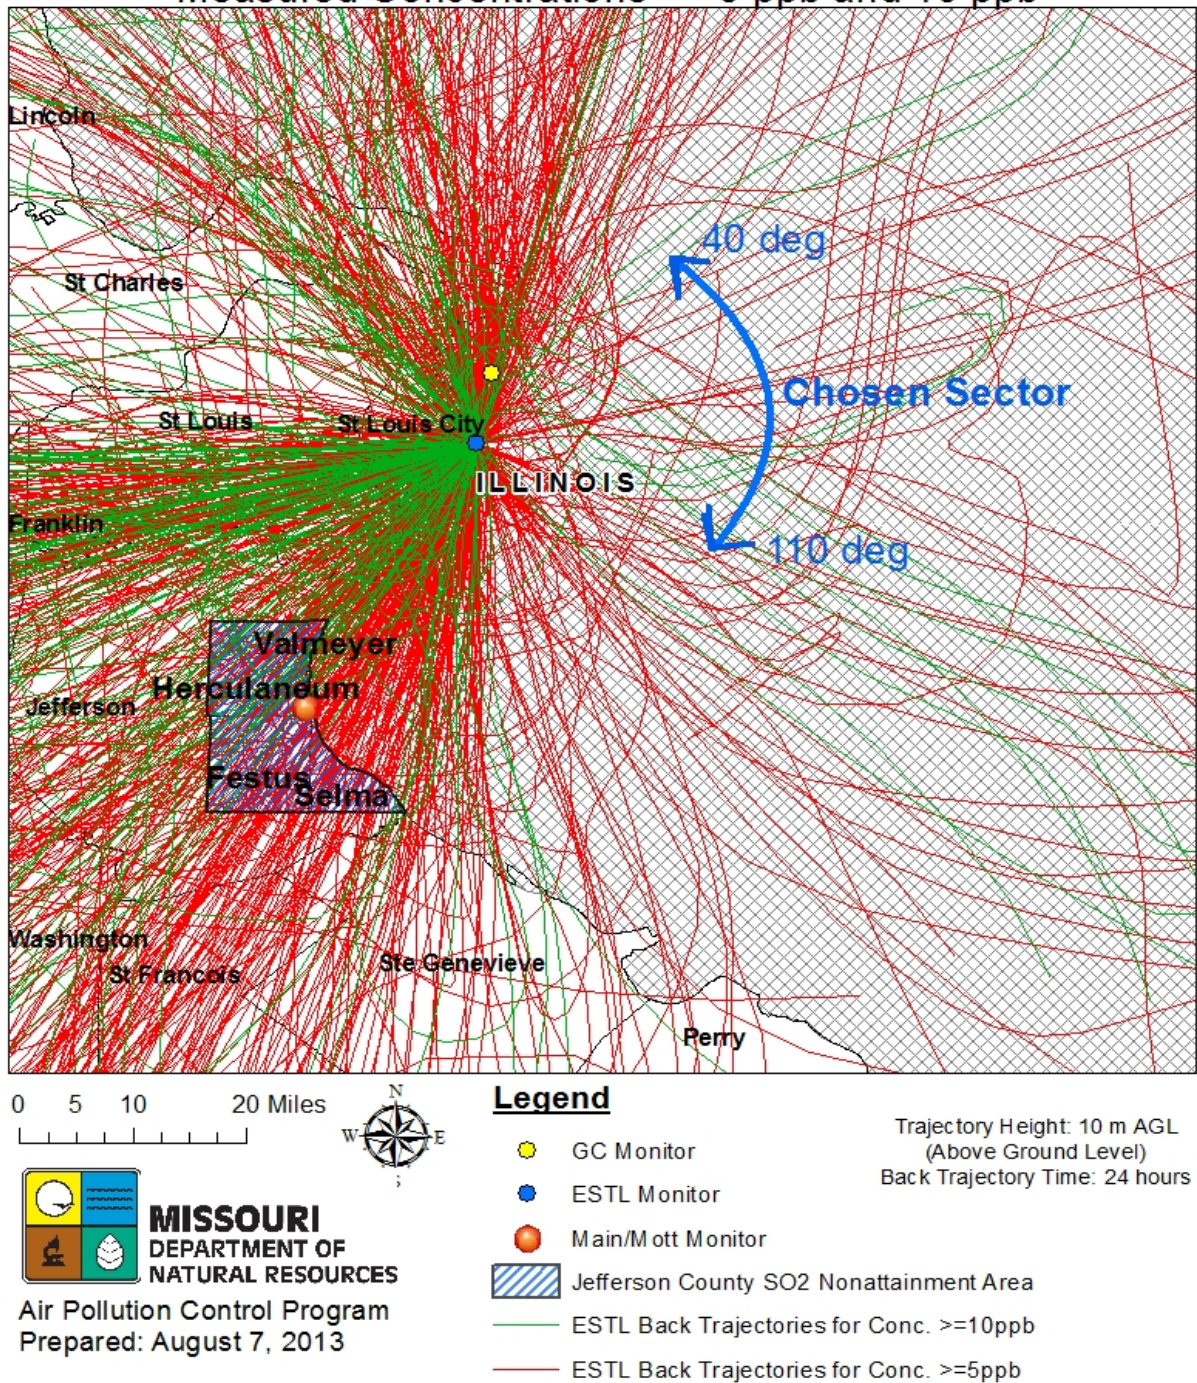

Figure 5 - Plotted Back Trajectories depict areas of source influence and the chosen background sector

Appendix B:
Recommendation for Representative
Meteorological Data Set for
Sikeston Power Station

MEMORANDUM