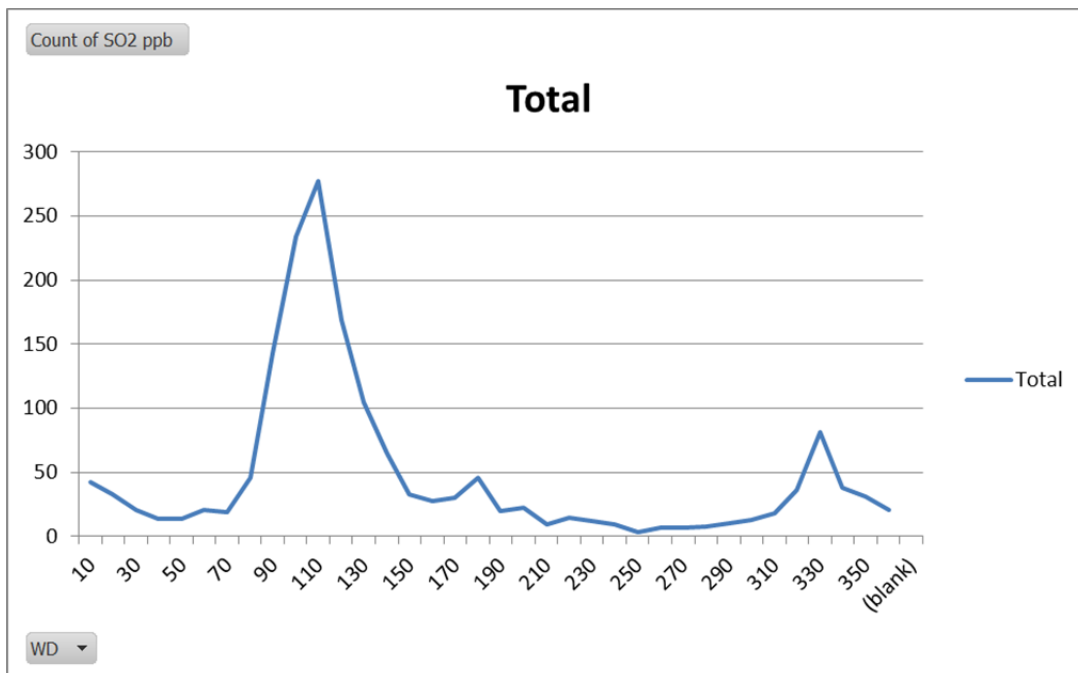

Monitoring data from the JFK site was obtained for the most recent certified three-year period, 2010-2012. Monitored values above 10 ppb, 15 ppb, and 20 ppb were selected to run back trajectories using the HYSPLIT model. Twenty-four (24) hour back trajectories were plotted for the selected high monitored days to evaluate where air parcels originated/passed through on the days of interest. The trajectories had a starting height of ten (10) meters to be consistent with monitor height. A sector with little to no influence from either Missouri or Kansas SO₂ sources was chosen to represent background concentrations. The sector with the least source influence was chosen as 180-200 degrees. Due North is assumed as zero degrees concerning wind direction. The plotted trajectories are included in Figures 2 and 3. Figure 2 depicts the trajectories and NAA boundary with relation to the background and violating monitors. Figure 3 depicts the trajectories with relation to SO₂ emission sources in the area. Frequency of higher monitored values is plotted by wind direction in Figure 1 below. This aids in identifying sectors with less direct source influence. Once a representative sector was chosen, the highest monitoring values from that sector were evaluated. The four highest values are included below in Table 2. The fourth high monitored value chosen in the representative sector was 13 ppb. Therefore, an SO₂ concentration of 13 ppb or 34.09 µg/m³ was used as the modeled background concentration for all Jackson County SO₂ nonattainment area SIP purposes.

Figure 1 - Chart showing number of hits per 10 degrees in Wind Direction, to depict areas of source influence

Note: The dominant source in the Jackson County NAA, Veolia Energy, is located in the wind sector, 110-115 degrees, from where most of the monitored highs originate, as depicted in the pivot chart [Figure 1] above and the following HYSPLIT plots [Figures 2 and 3].