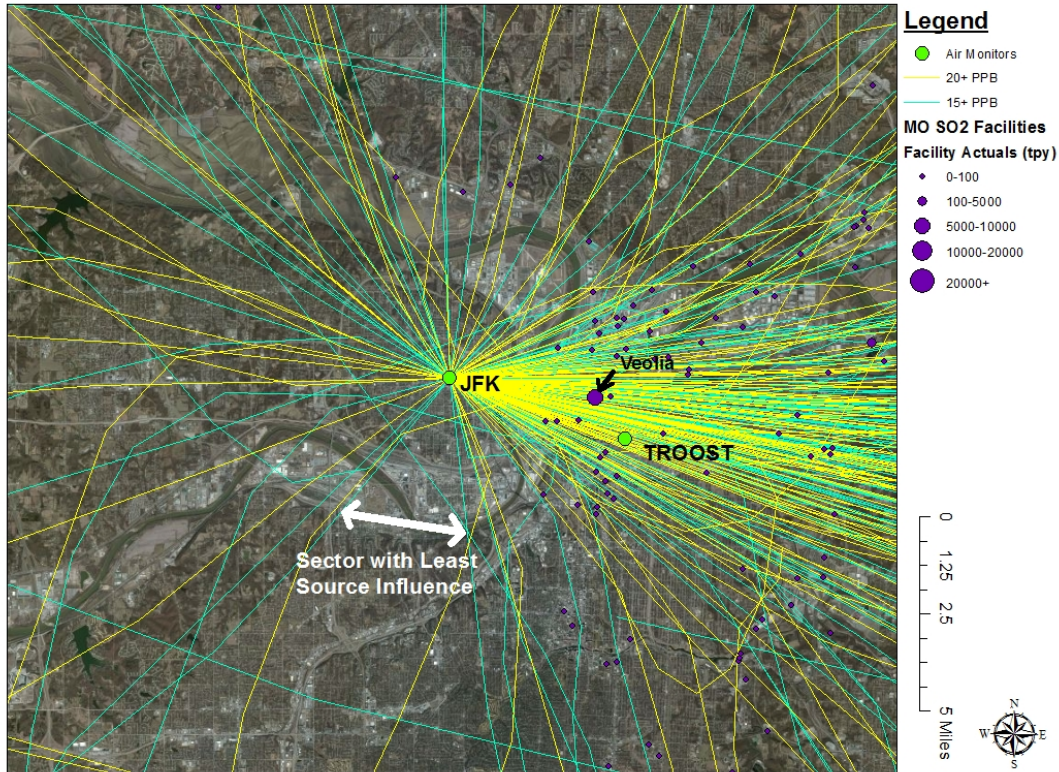

Legend

- JFK
- Richards-Gebaur South
- Troost
- ▨ Jackson County NAA
- 20+ PPB
- 15+ PPB

Figure 2 - Plotted Back Trajectories with Jackson County NAA & Monitors used for Background Analysis

KC SO2 Background Analysis with 24 Hr Back Trajectories from JFK monitor