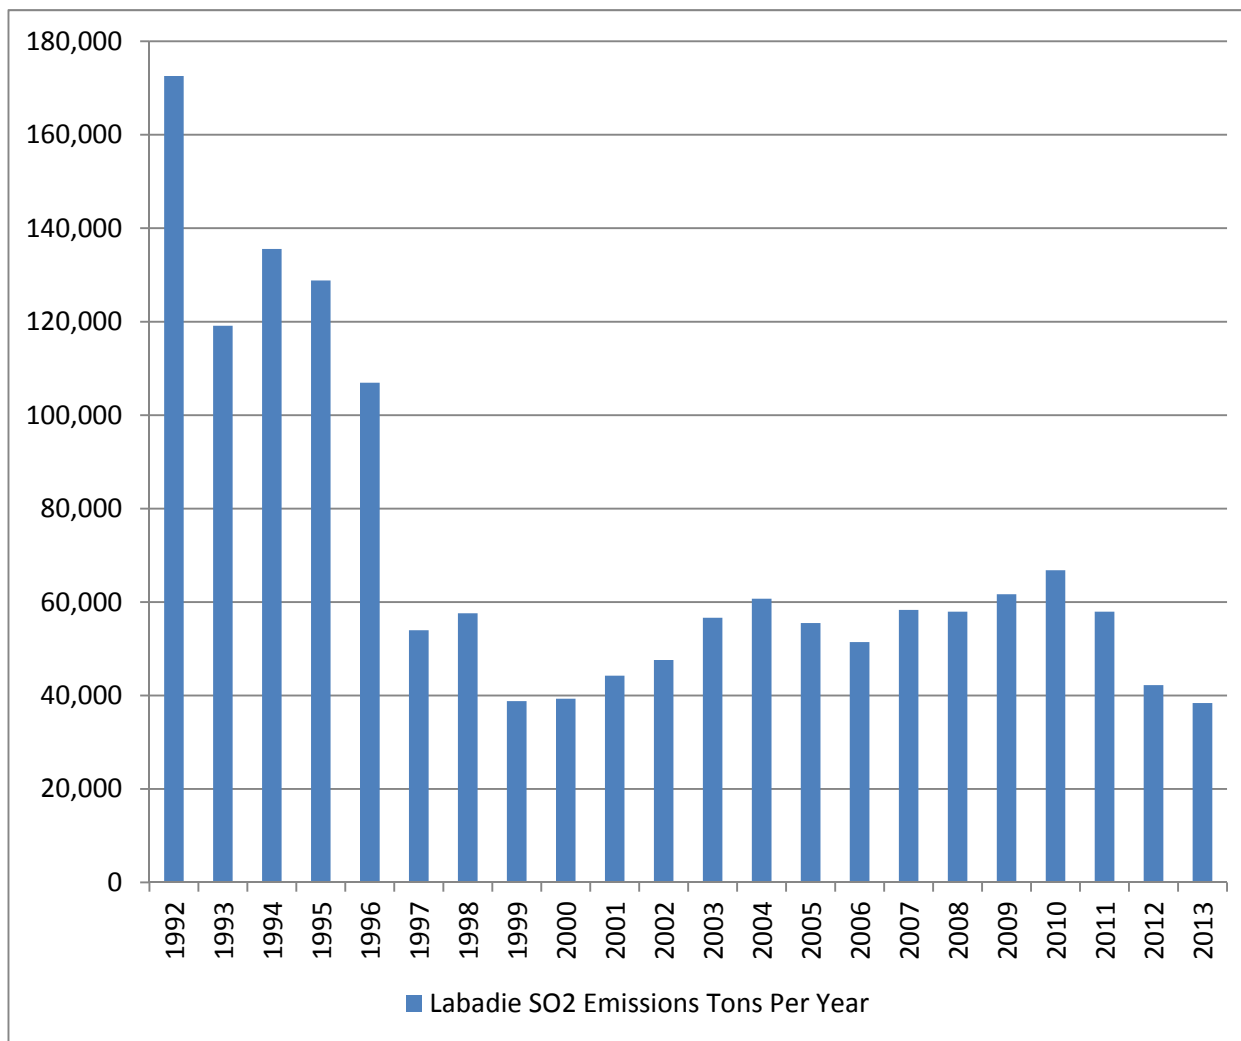

Red and Underlined: Violation of the 2010 1-hour Standard of 75 ppb

The highlighted field indicates the data set does not meet the completeness criteria of 40 CFR Part 50 Appendix T, Section 3. Use of incomplete data for designation purposes is subject to EPA approval consistent with 40 CFR Part 50 Appendix T, 3(d).

Data Source: EPA Air Quality System (AQS) Database: AMP480 and AMP440 Reports: <https://aqs.epa.gov/aqs/>

C.2 Emissions Data

Labadie’s historical annual SO₂ emissions from 1992 through 2013 are displayed in Figure 9. This figure, which was taken from the 2015 Monitoring Network Plan, illustrates the significant SO₂ emissions reductions at the Labadie Energy Center that occurred over this time period.

Figure 9 – Labadie SO₂ Emissions Trend (tons per year)