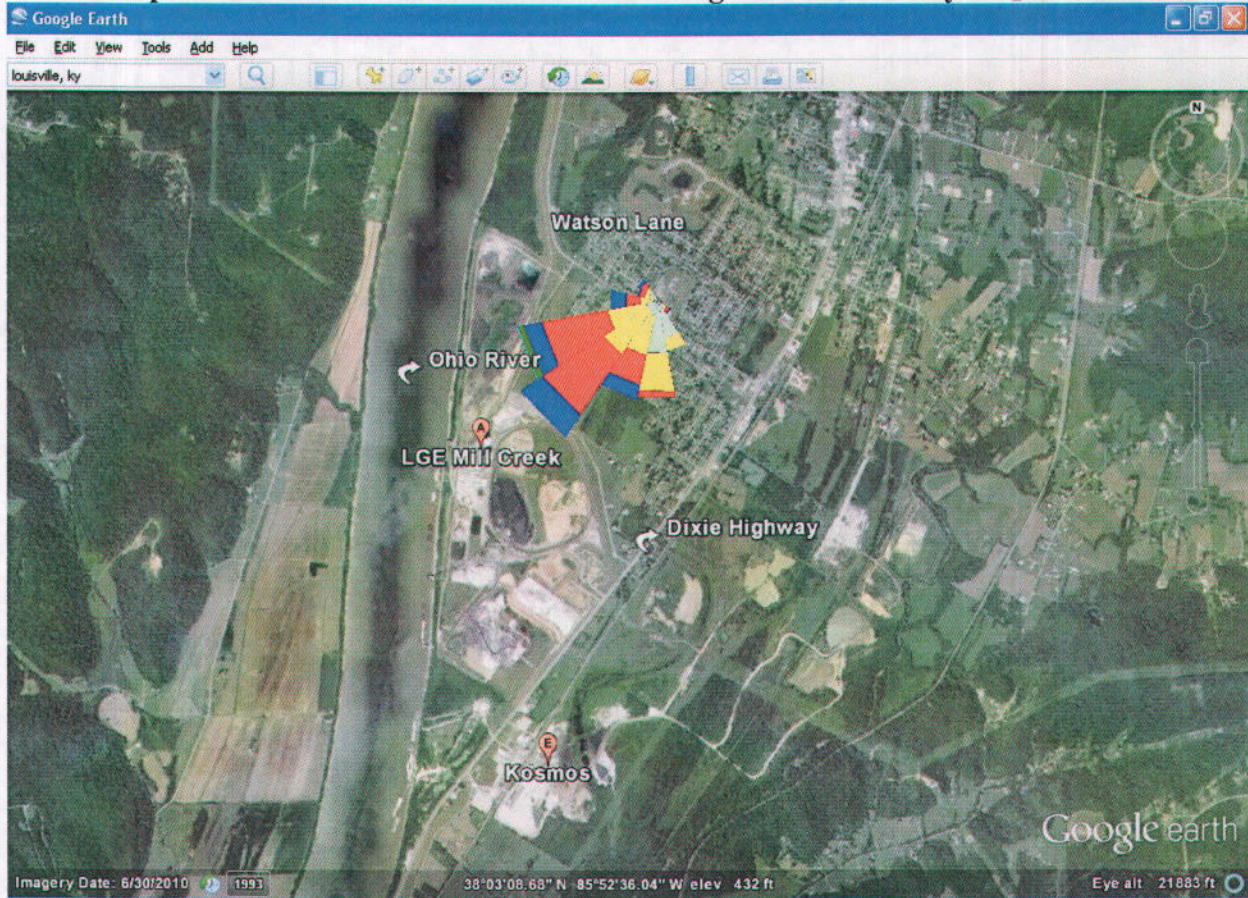

Map C. Location of Watson Lane Monitoring Site with Nearby SO₂ Emitters

IV. Geography/Topography

As shown on Maps B and C, neither topography nor geography play a role in the violations at the Firearms Training or Watson Lane monitoring sites.

The boundary of the recommended nonattainment area is influenced by the Louisville Gas and Electric, Mill Creek Electric Generating Station, which produces 71.7 percent of all stationary source SO₂ emissions in Jefferson County, Kentucky

V. Jurisdictional Boundary

The USEPA guidance requested clearly defined legal boundaries for carrying out air quality planning and enforcement functions for the nonattainment area. Where boundaries are not adequate to describe the nonattainment area, other clearly defined and permanent landmarks or geographic coordinates may be used. In this case we are using jurisdictional, legal, and permanent landmarks which create a nonattainment area “triangular” in shape. Two roads will be used as boundaries: Watson Lane which runs at a northwesterly angle from the other, Dixie Highway (US60 and US31W). One jurisdictional boundary will be used: to the west, the Ohio River. The last boundary will be the adjacent property lines of Louisville Gas and Electric - Mill Creek Electric Generating Station and Kosmos Cement to the south. The shaded area in Map D illustrates the proposed nonattainment boundary.