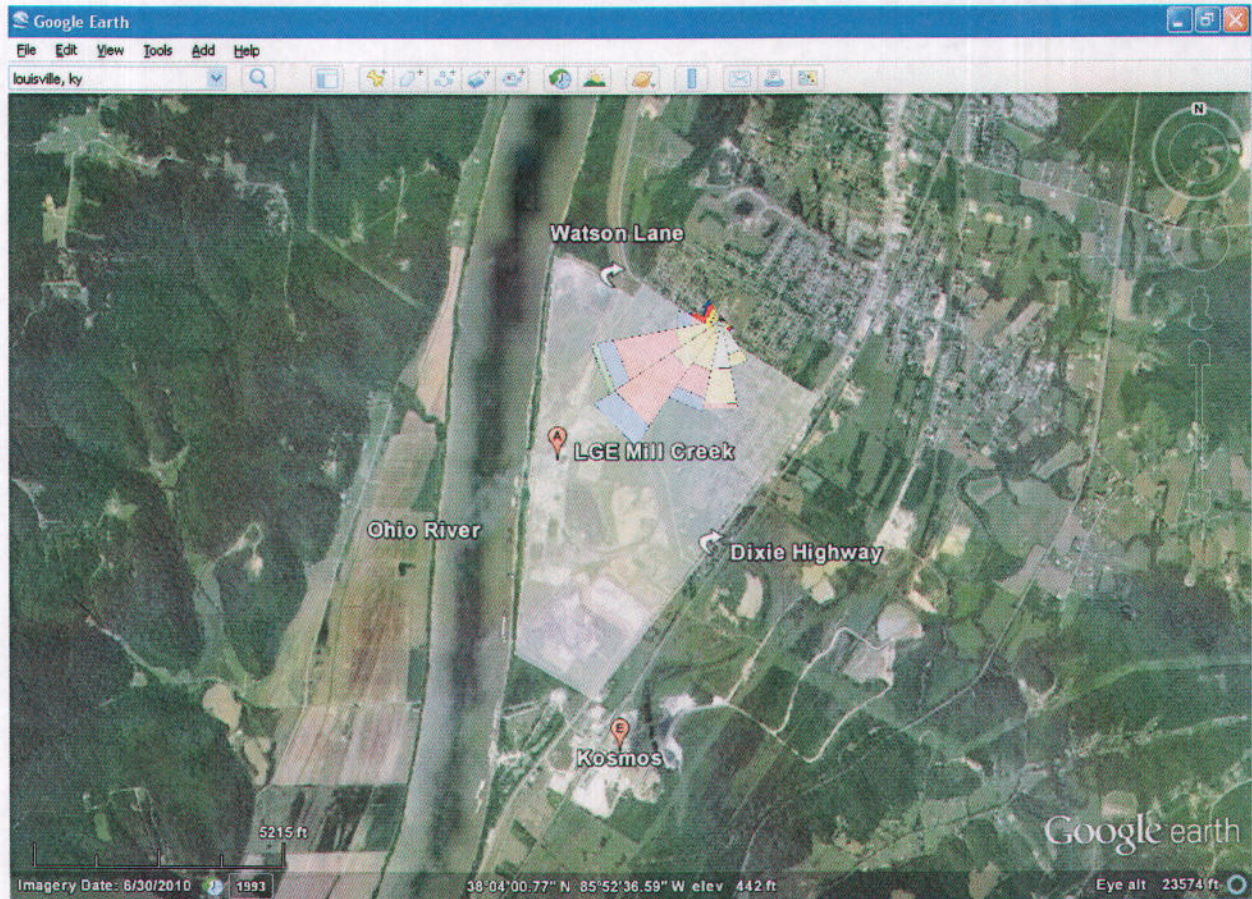

Map D. Location of Proposed SO₂ Nonattainment Boundary

Conclusion:

After analyzing the five factors outlined in the Guidance, we recommend that the “triangular” portion of Jefferson County that is south of Watson Lane, west of Dixie Highway (US60 and US31W), east of the Ohio River, and north of the adjacent property lines of Louisville Gas and Electric - Mill Creek Electric Generating Station and Kosmos Cement, be designated nonattainment for the 1-hour SO₂ standard.