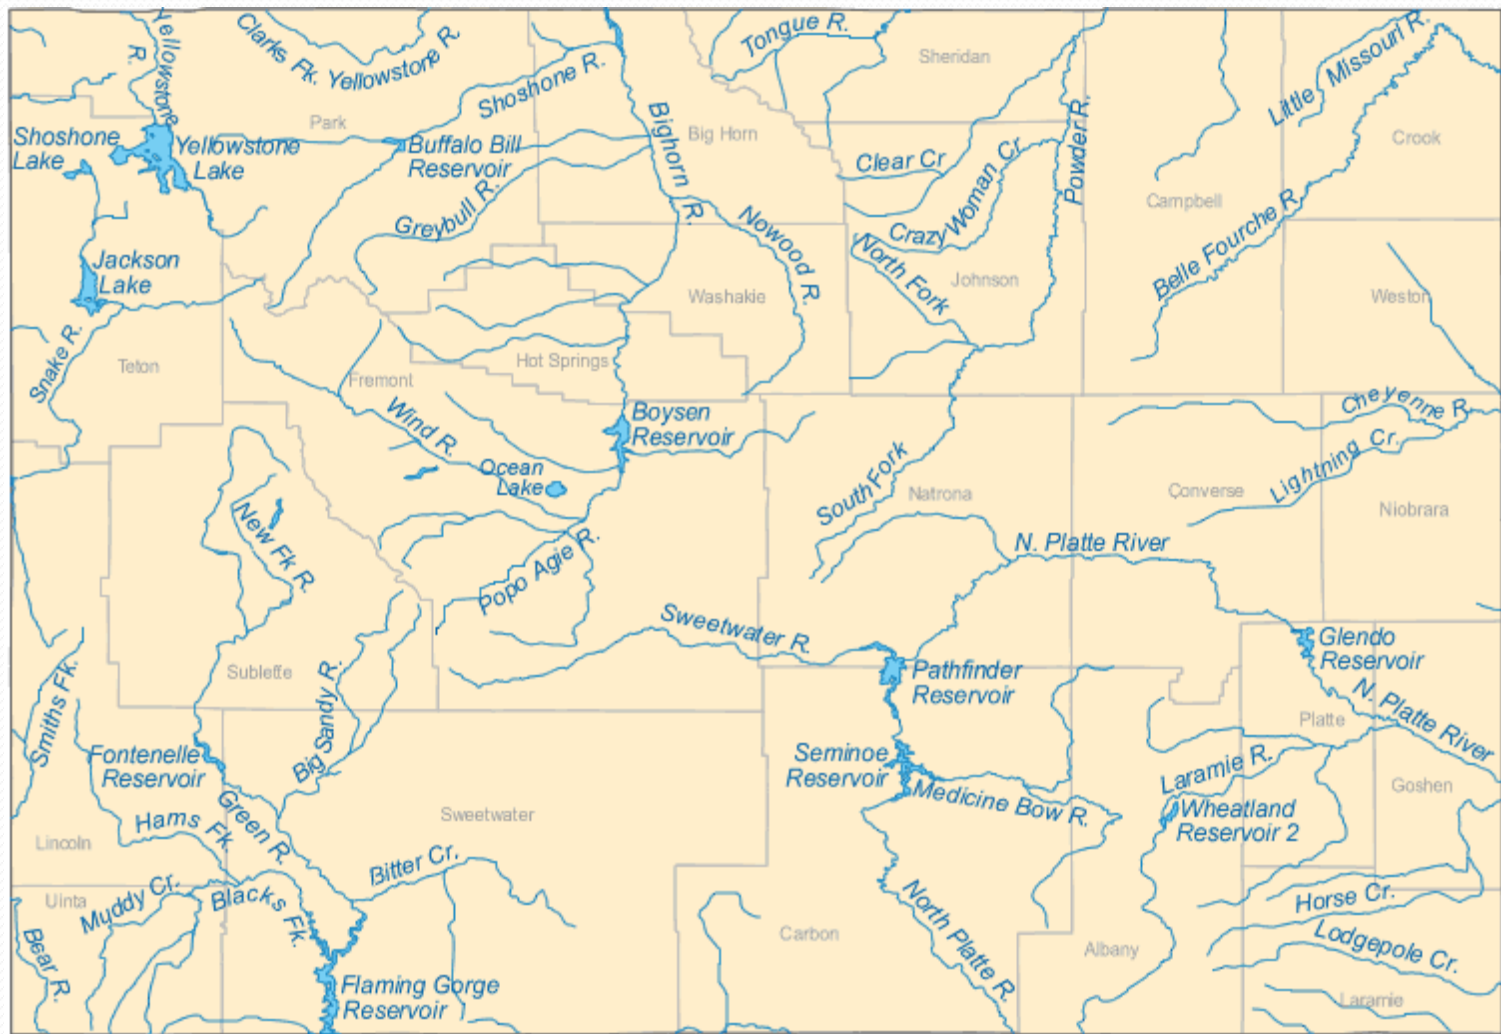

# “Major” Wyoming Rivers

0 50 KM 50 Miles

## Section 10 Waterways

Jurisdictional Waterways under Section 10 of the Rivers and Harbors Act

SHARE

Email Print

### Navigable Waters of the United States\*

#### Jurisdictional Waterways under Section 10 (Jurisdictional Waterways under Section 10 of the Rivers and Harbors Act)

(Jurisdictional Waterways under Section 10 of the Rivers and Harbors Act)

- **Big Sioux River** - From Military Road (Old US Highway 77 bridge) at North Sioux City, South Dakota to its confluence with the Missouri River (Approximately 5 miles)
- **Big Stone Lake** - State of South Dakota
- **Bois de Sioux River** - From Lake Traverse in South Dakota to Wahpeton, North Dakota
- **Flaming Gorge Reservoir** - (Green River) From the Headwaters of the Reservoir to the Wyoming / Utah state line
- **James River** - From Jamestown, North Dakota to its confluence with the Missouri River near Vermillion, South Dakota
- **Kootenai River** - From the International Border between the United States and Canada downstream to Jennings Rapids near Jennings, Montana
- **Lake Traverse** State of South Dakota
- **Missouri River** - From its Headwaters near Three Forks, Montana downstream to the Iowa / Missouri state line on its eastern bank and the Nebraska / Kansas state line on its western bank
- **Red River of the North** - From Wahpeton, North Dakota to the International Border between the United States and Canada
- **Upper Des Lacs Lake** State of North Dakota
- **Yellowstone River** - From Emigrant, Montana downstream to its confluence with the Missouri River in North Dakota