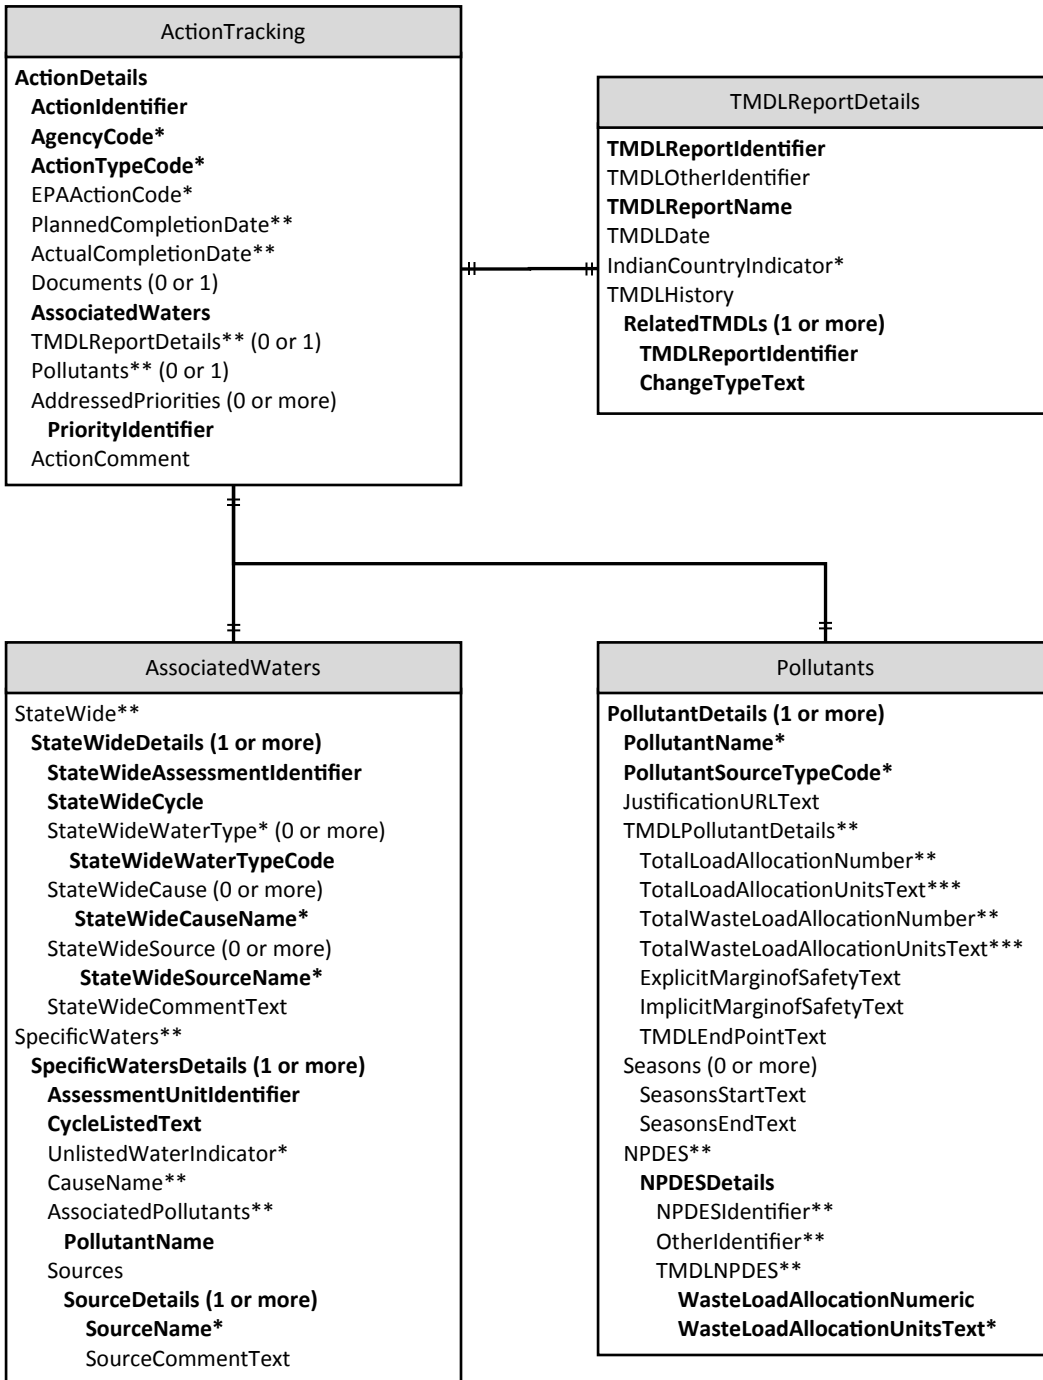

ATTAINS XML Schema Version 0.3

Key

*Constrained by a list of Domain Values

**ConditionallyConstrained

Bold=Required Element (if parent tag included)

Key

*Constrained by a list of Domain Values

**ConditionallyConstrained

Bold=Required Element (if parent tag included)