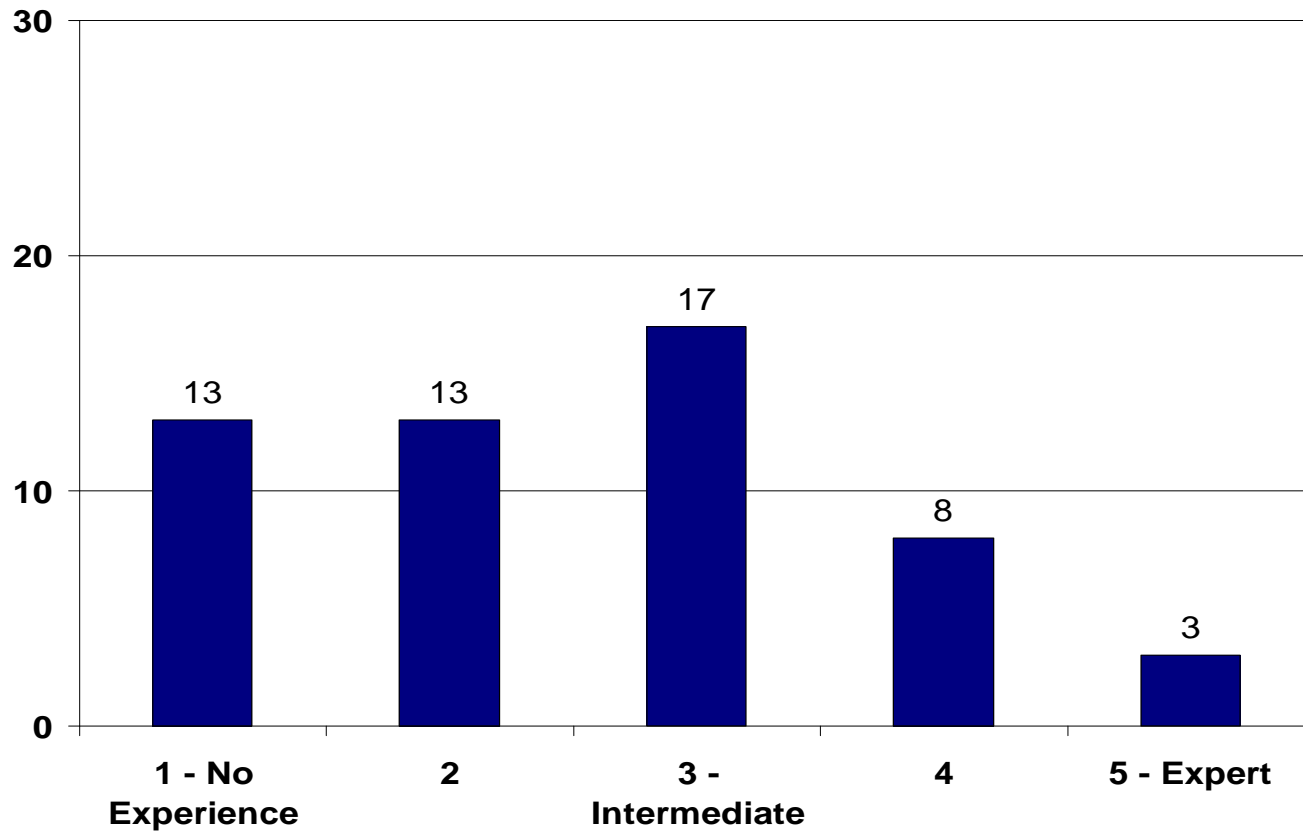

Familiarity with CWA 106 Reporting Requirements