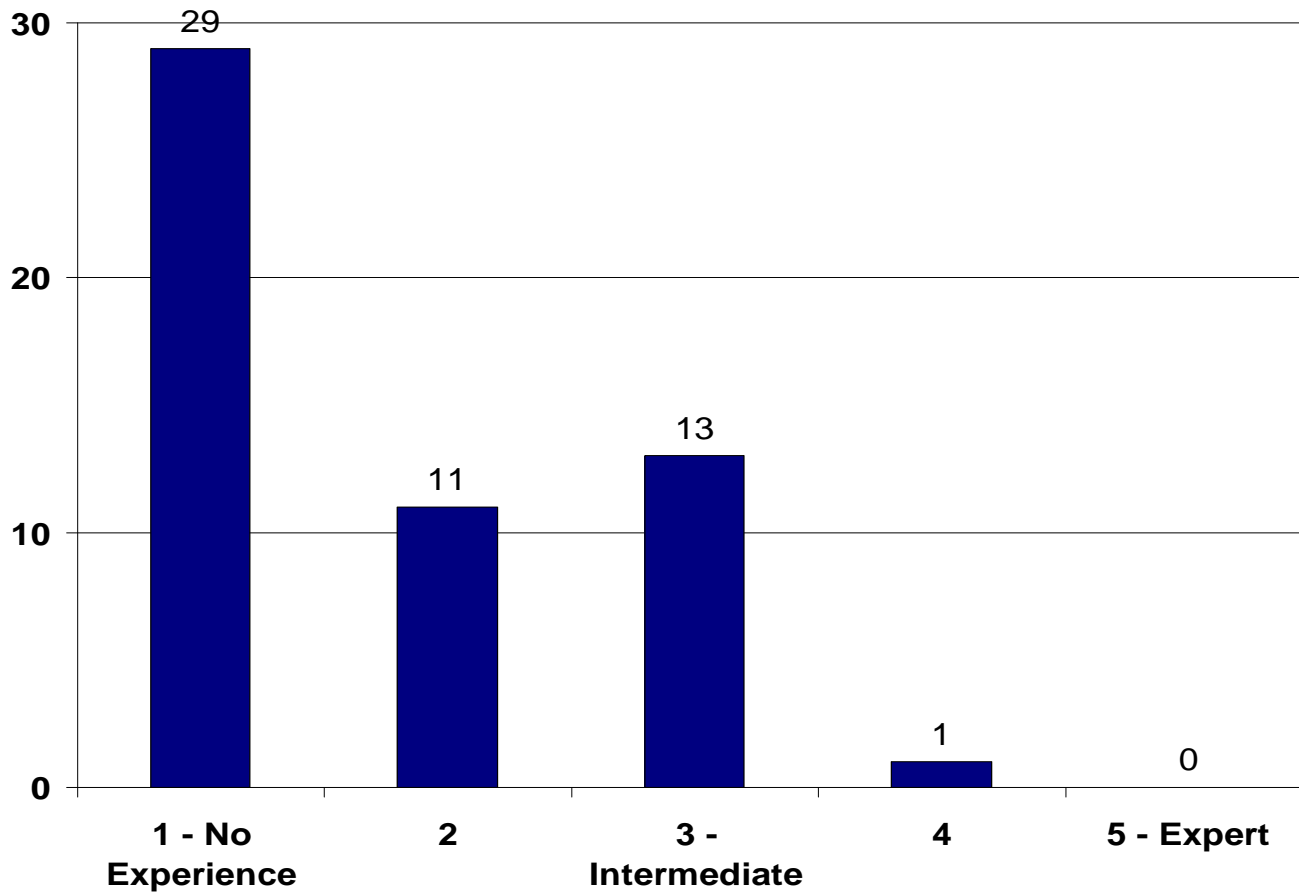

Familiarity with STORET/WQX