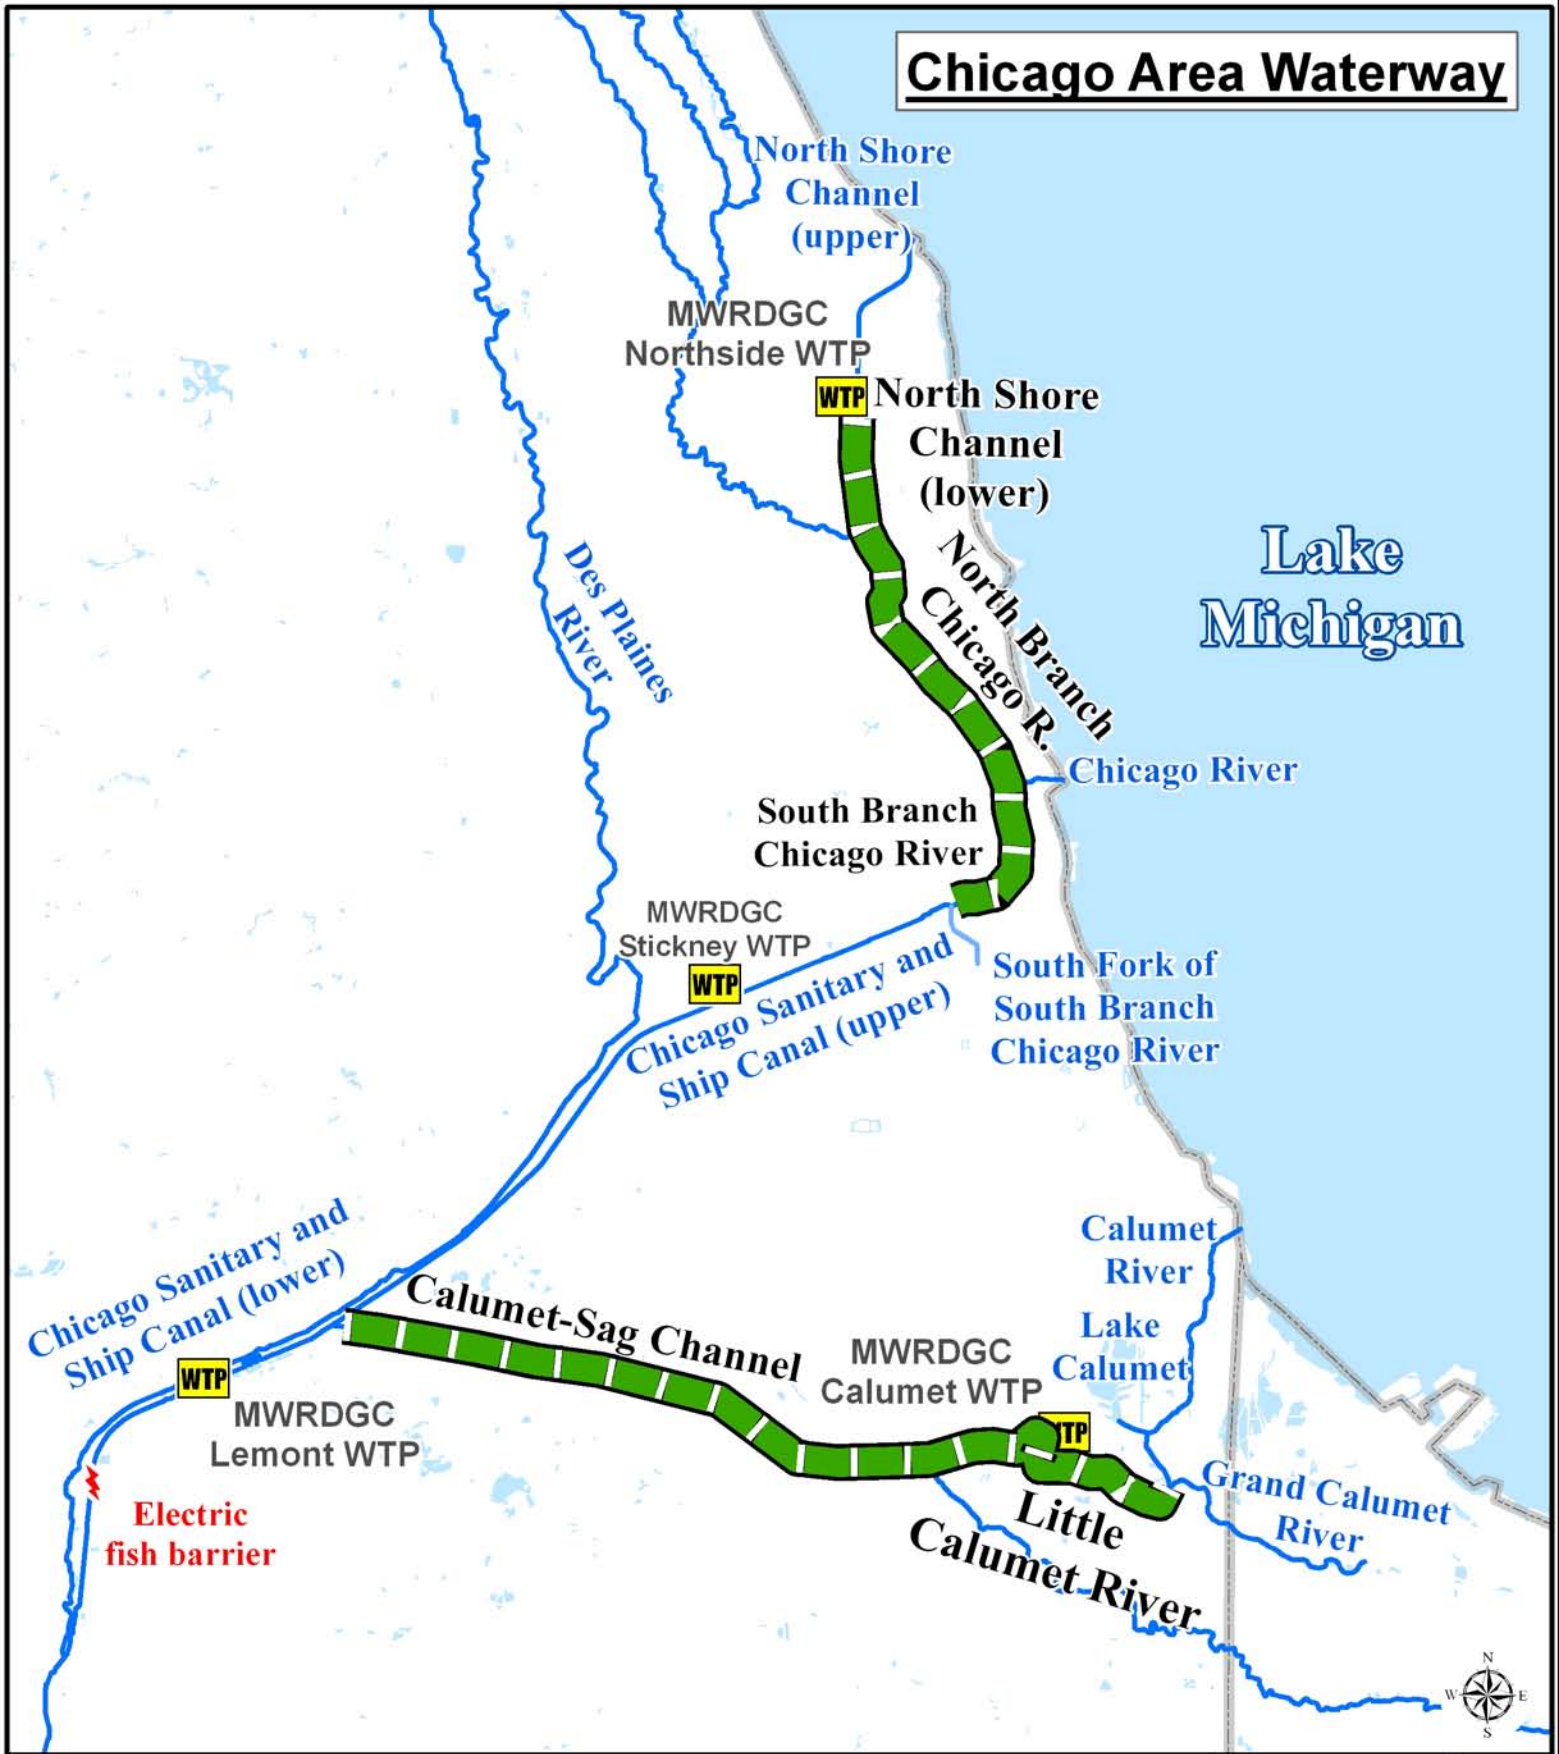

Chicago Area Waterway

Lake Michigan

 Subject to Primary Contact Recreation Determination

 WWTP (MWRD)

Map created on 4/7/11
Sources: NPDES, NHD, ArcGIS online