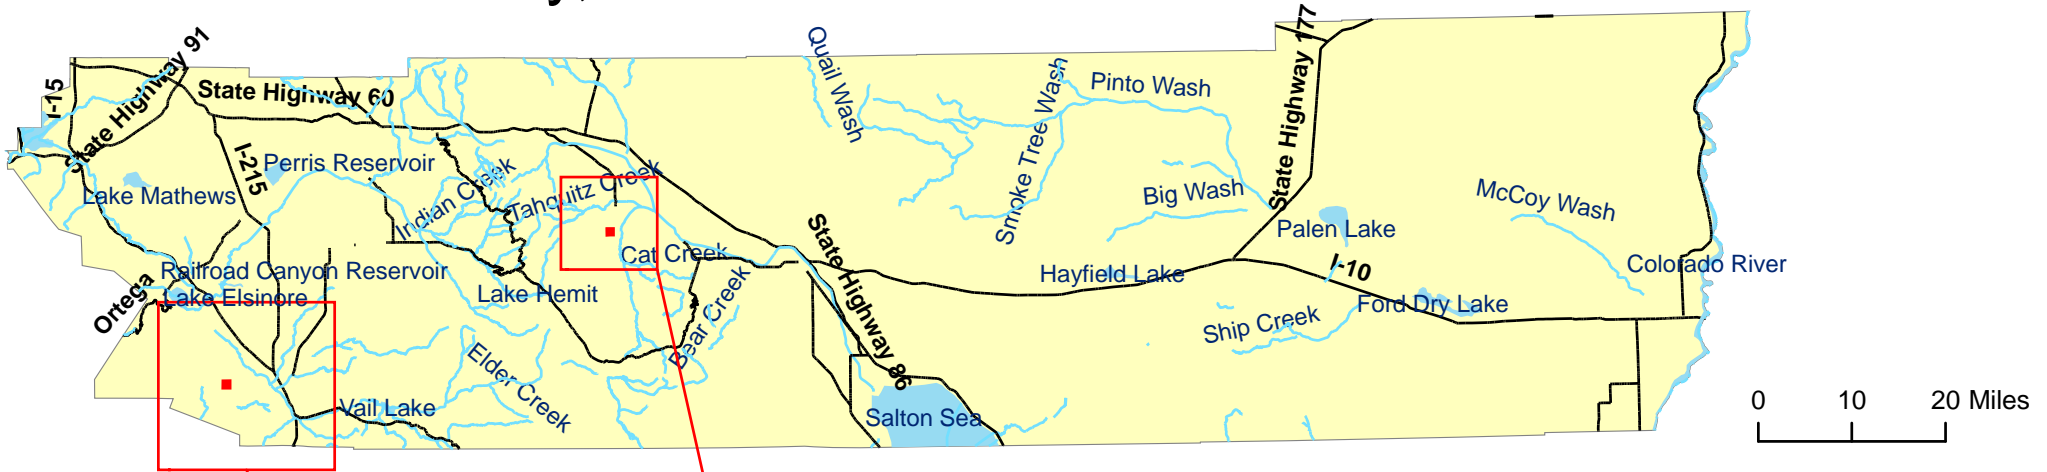

Riverside County, California

The water features shown on this map are for the sole purpose of geographic reference, and do not represent the aquatic habitat of the California red-legged frog.