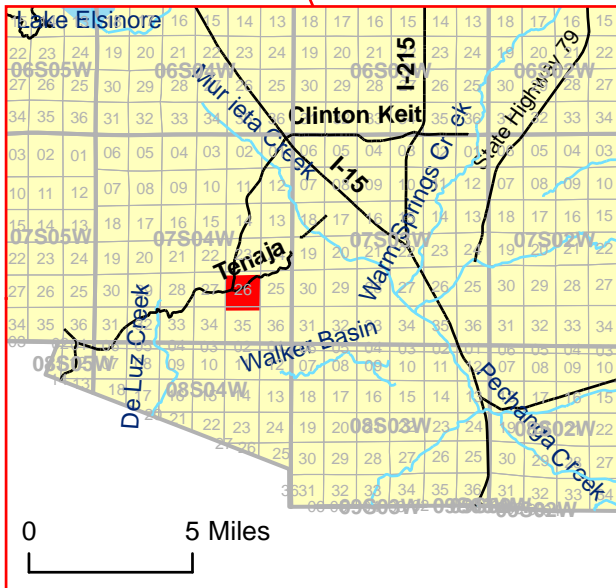

Riverside County, California

The water features shown on this map are for the sole purpose of geographic reference, and do not represent the aquatic habitat of the California red-legged frog.