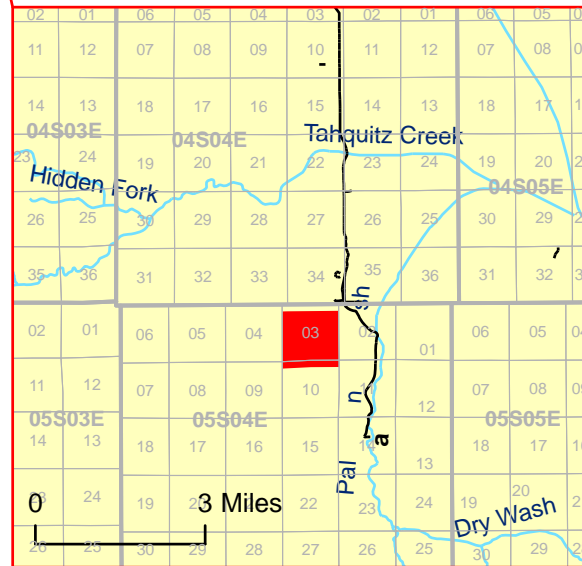

Riverside County, California

The water features shown on this map are for the sole purpose of geographic reference, and do not represent the aquatic habitat of the California red-legged frog.