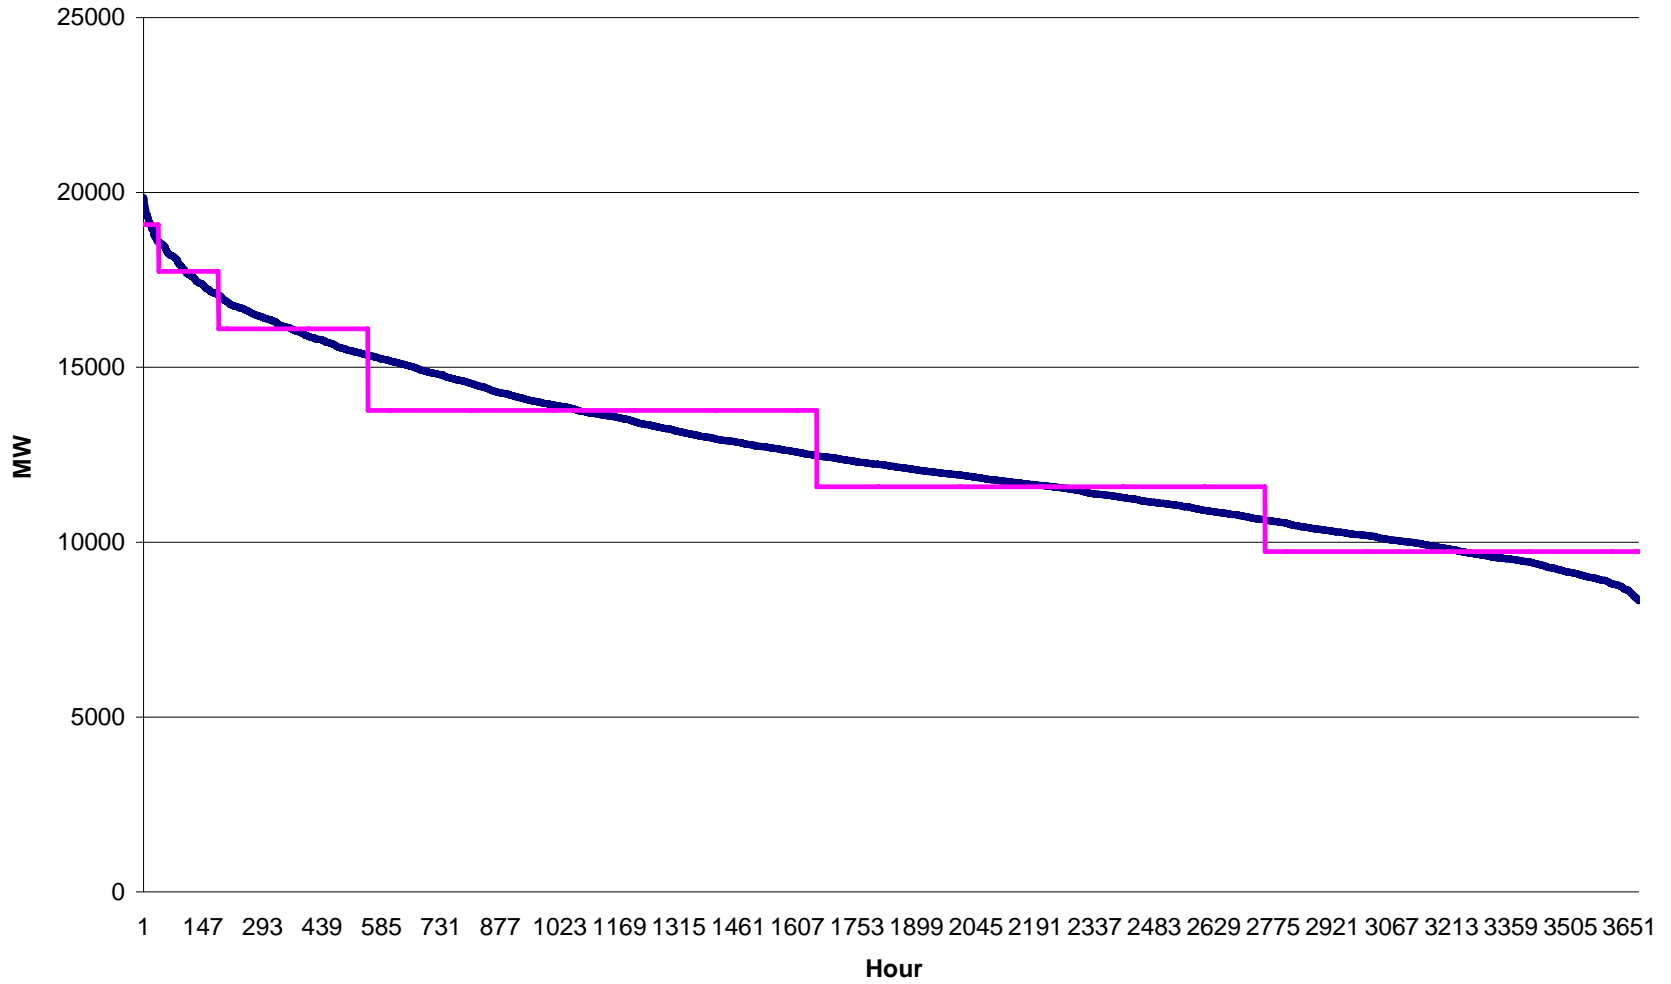

COMD 2012 Summer