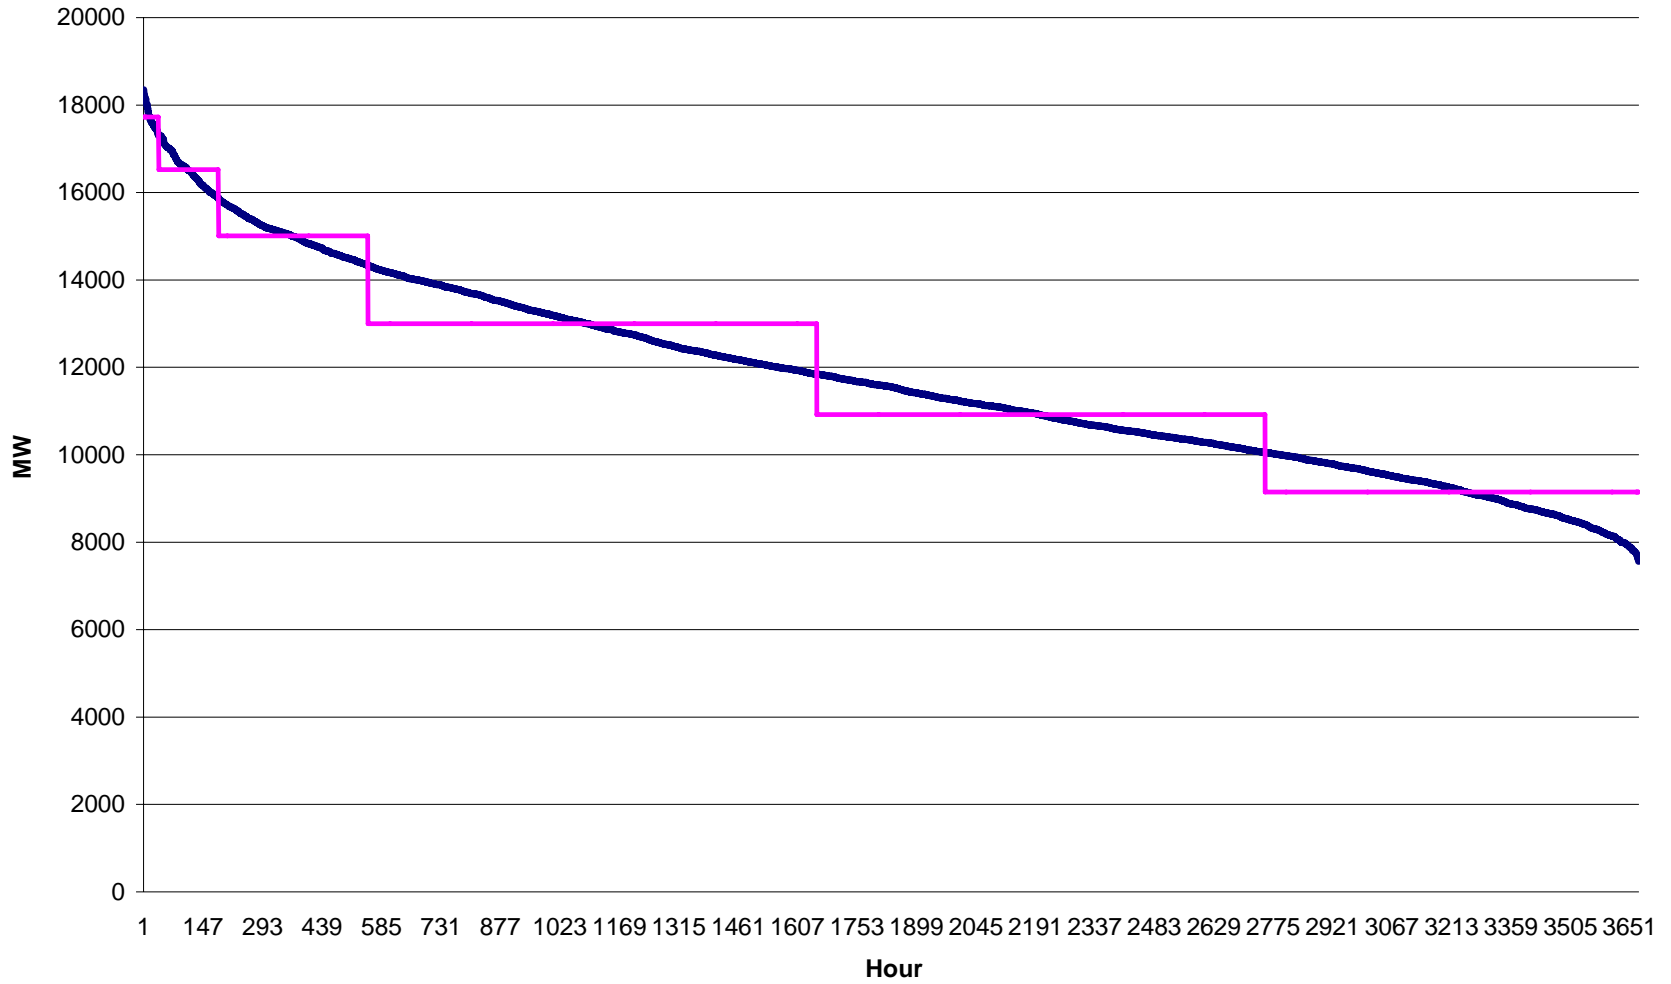

GWAY 2012 Summer