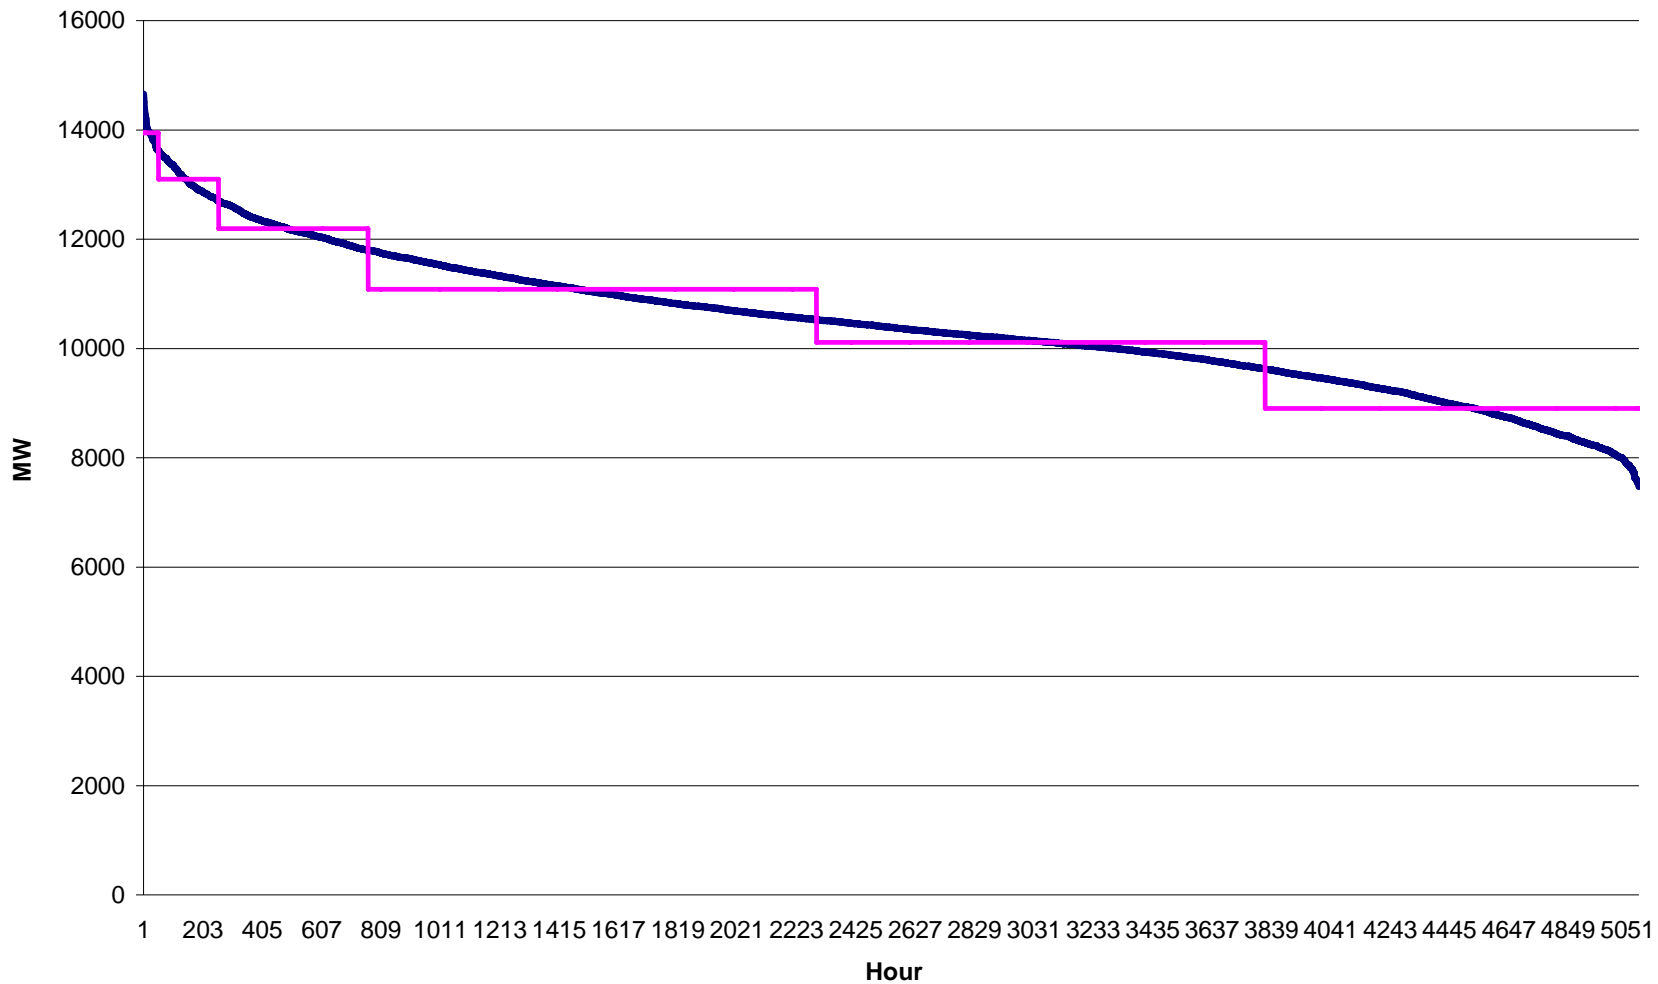

GWAY 2012 Winter