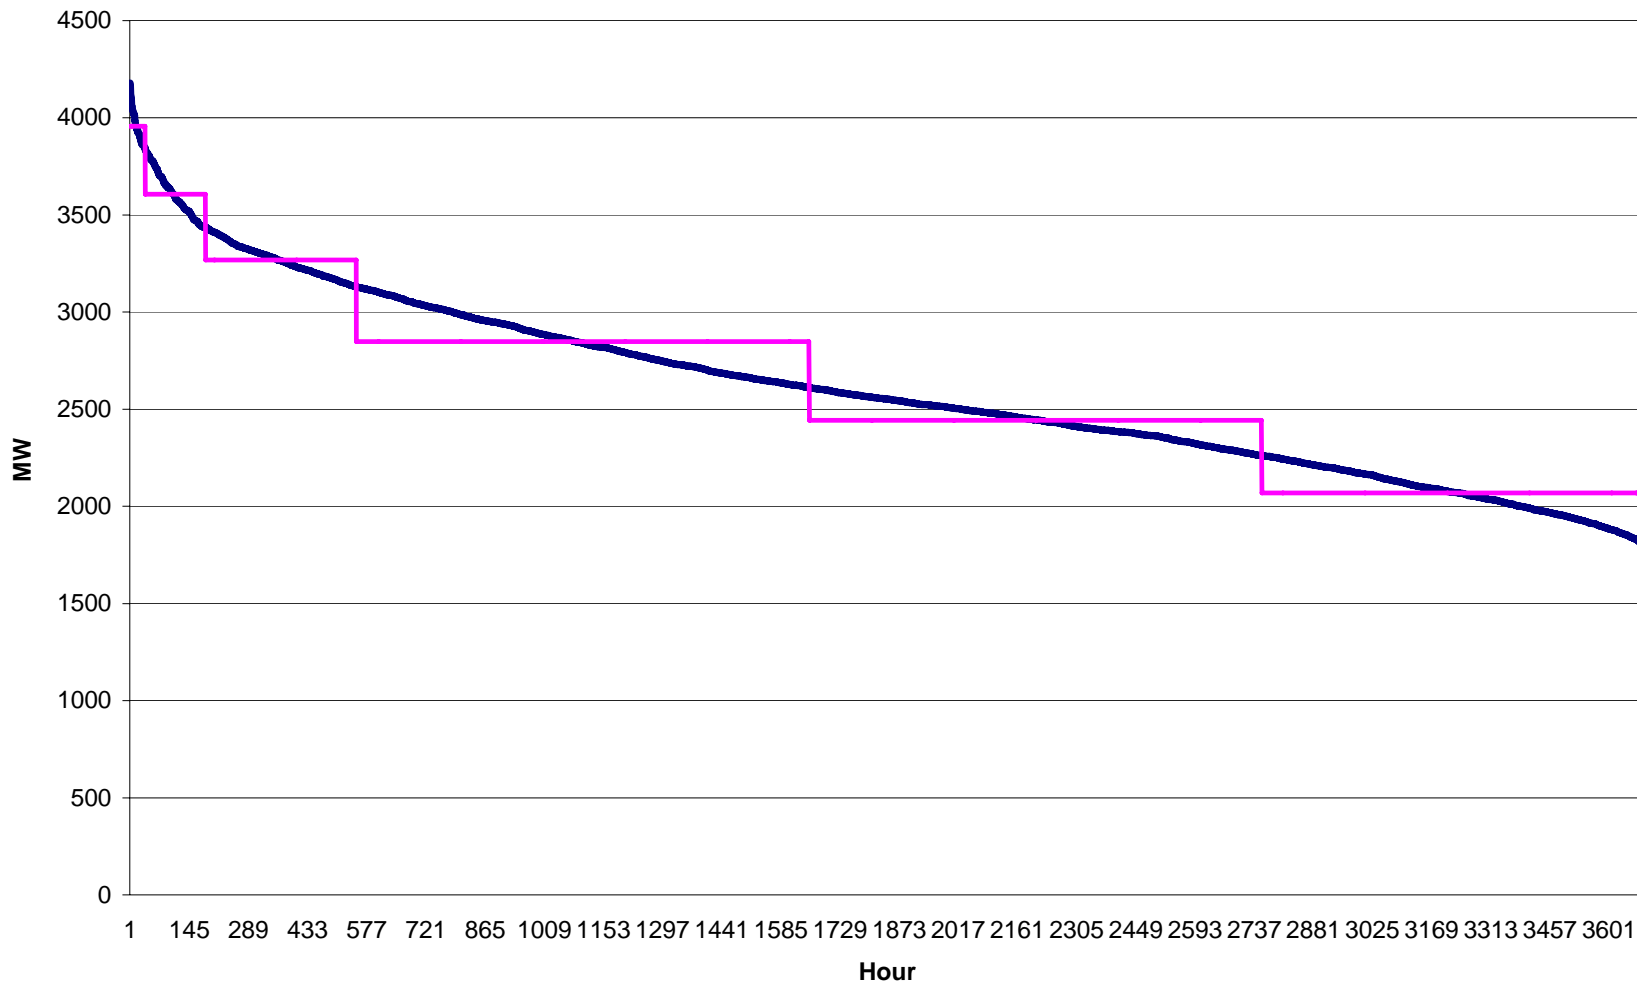

LILC 2012 Summer