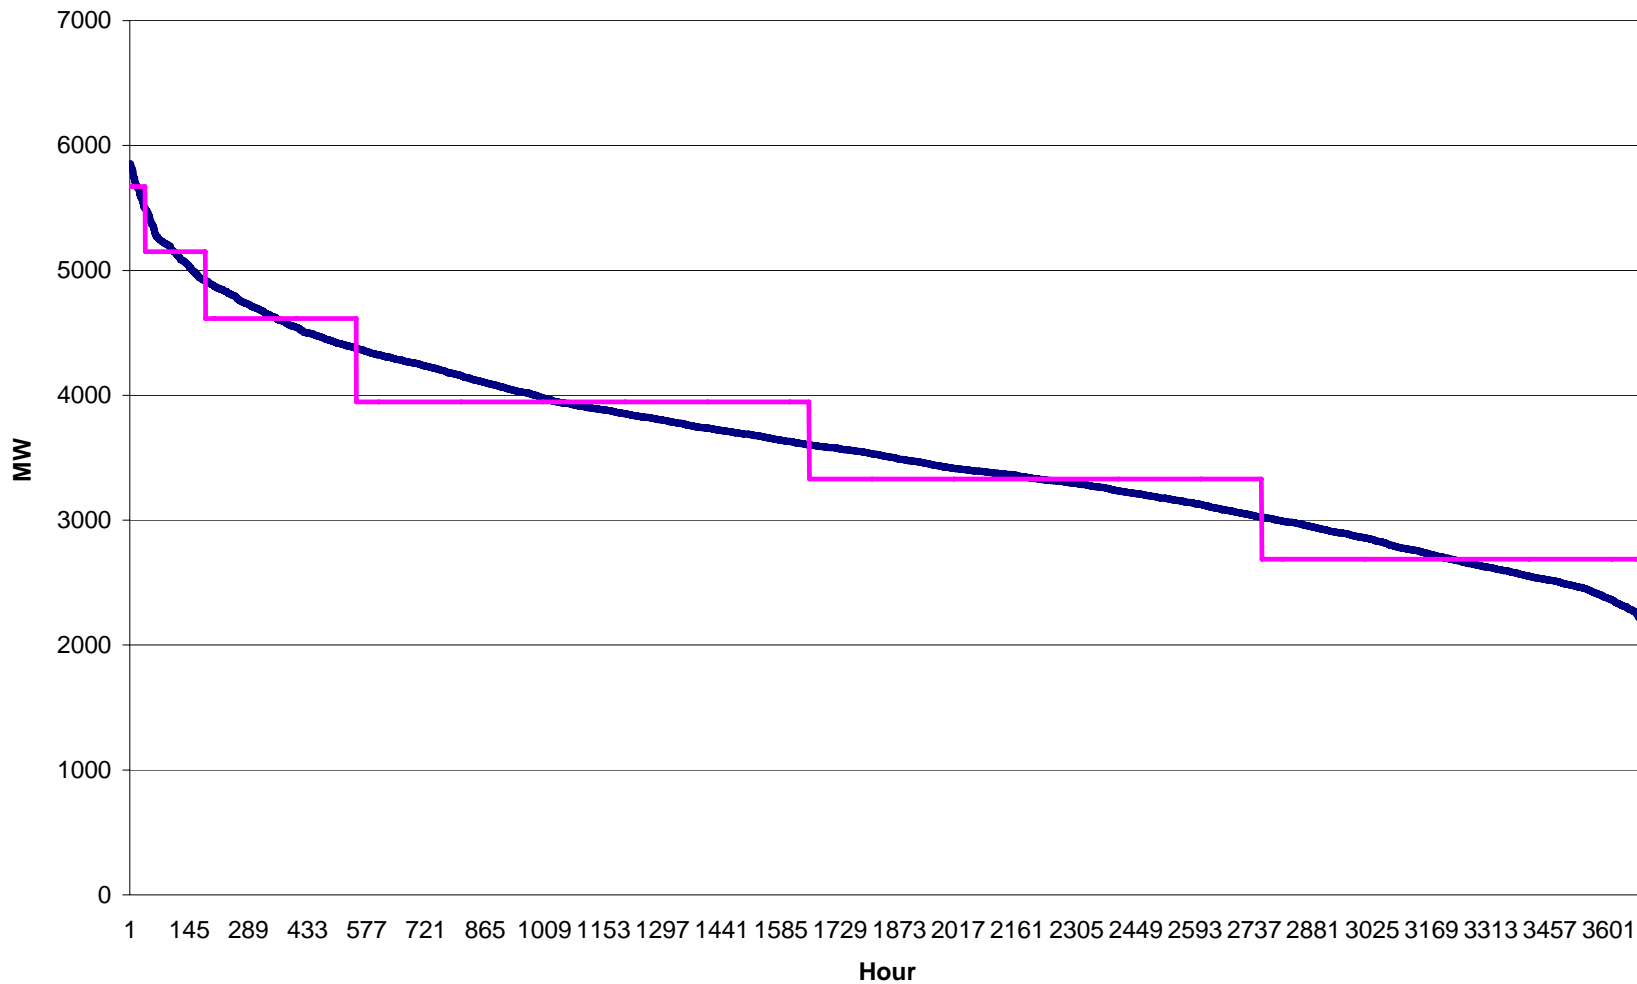

DSNY 2012 Summer