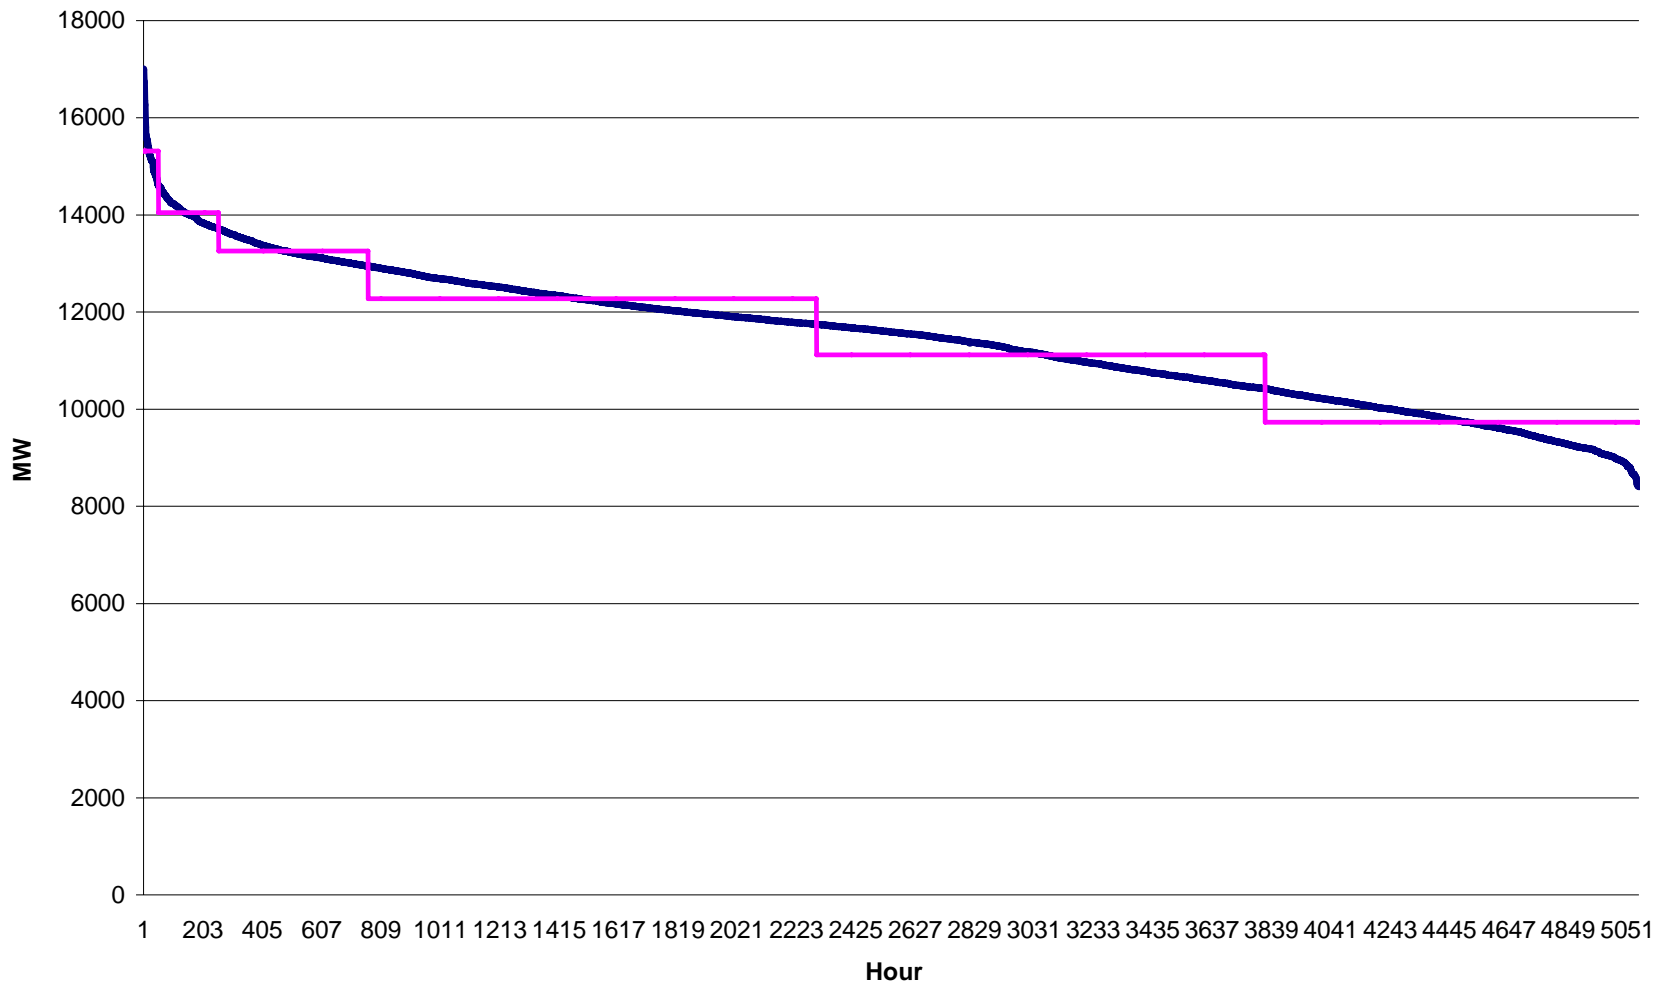

COMD 2012 Winter