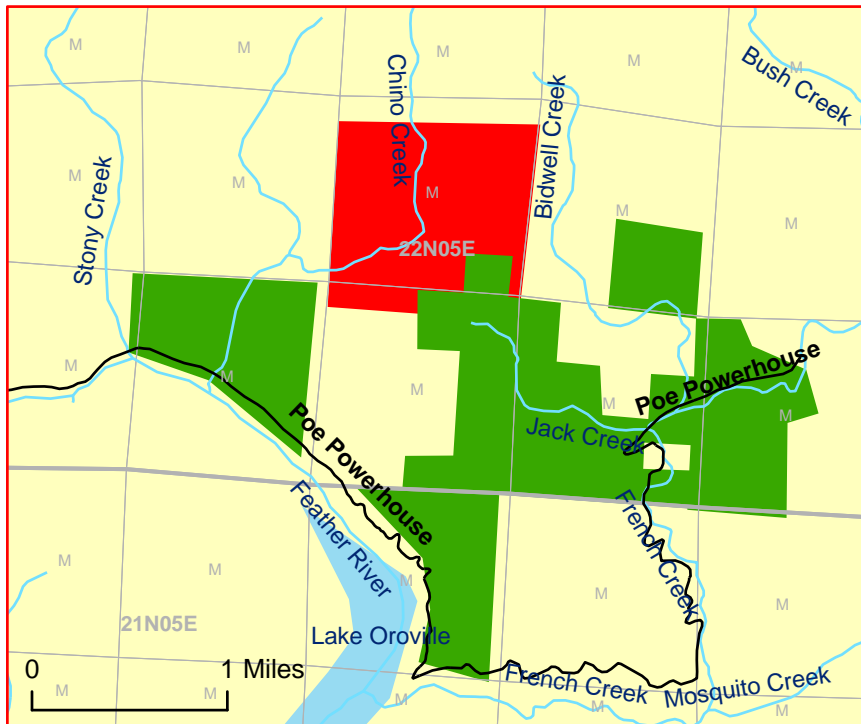

Butte County, California

The water features shown on this map are for the sole purpose of geographic reference, and do not represent the aquatic habitat of the California red-legged frog.