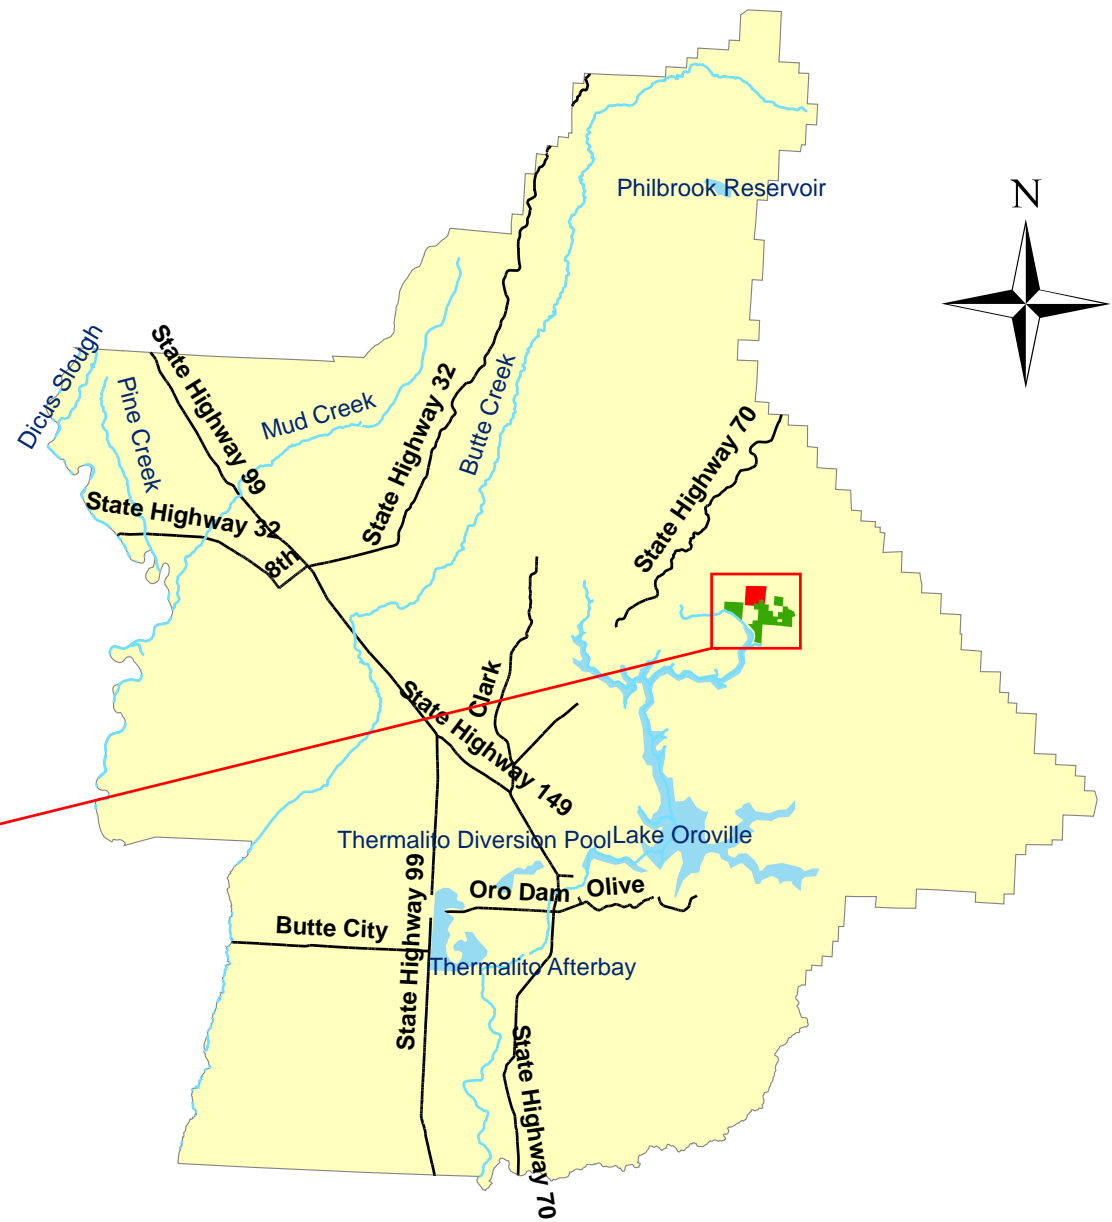

Butte County, California

The water features shown on this map are for the sole purpose of geographic reference, and do not represent the aquatic habitat of the California red-legged frog.