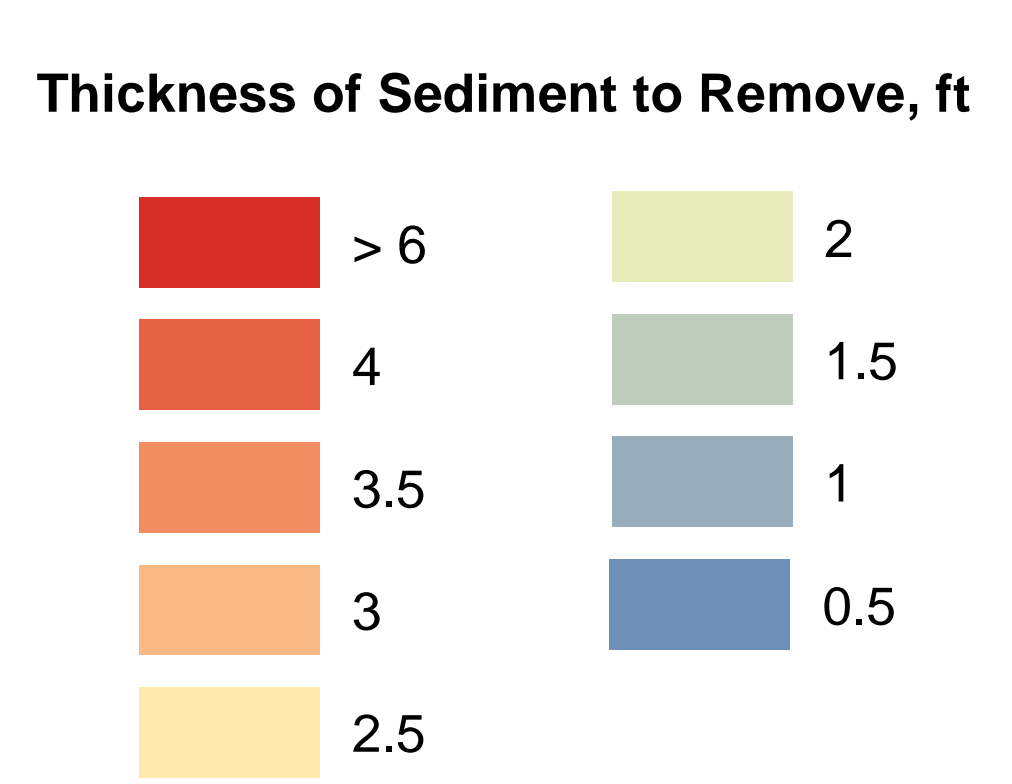

Path: Y:\NH\Projects\5550708\20150626\ArcGIS\1_H_Dredge_Areas_Data_Working_Group2.mxd

- Legend**
- IA Core Sample Location
 - Historical Core Sample Location
 - MLLW
 - MLW
 - MHW
 - MHHW

JACOBS

Lower Harbor Dredge Areas Showing Thickness of Sediment to Remove and IA/Historical Core Locations

New Bedford Harbor Superfund Site

NAME: jpiccuito Date: 7/1/2015 **Poster 2**