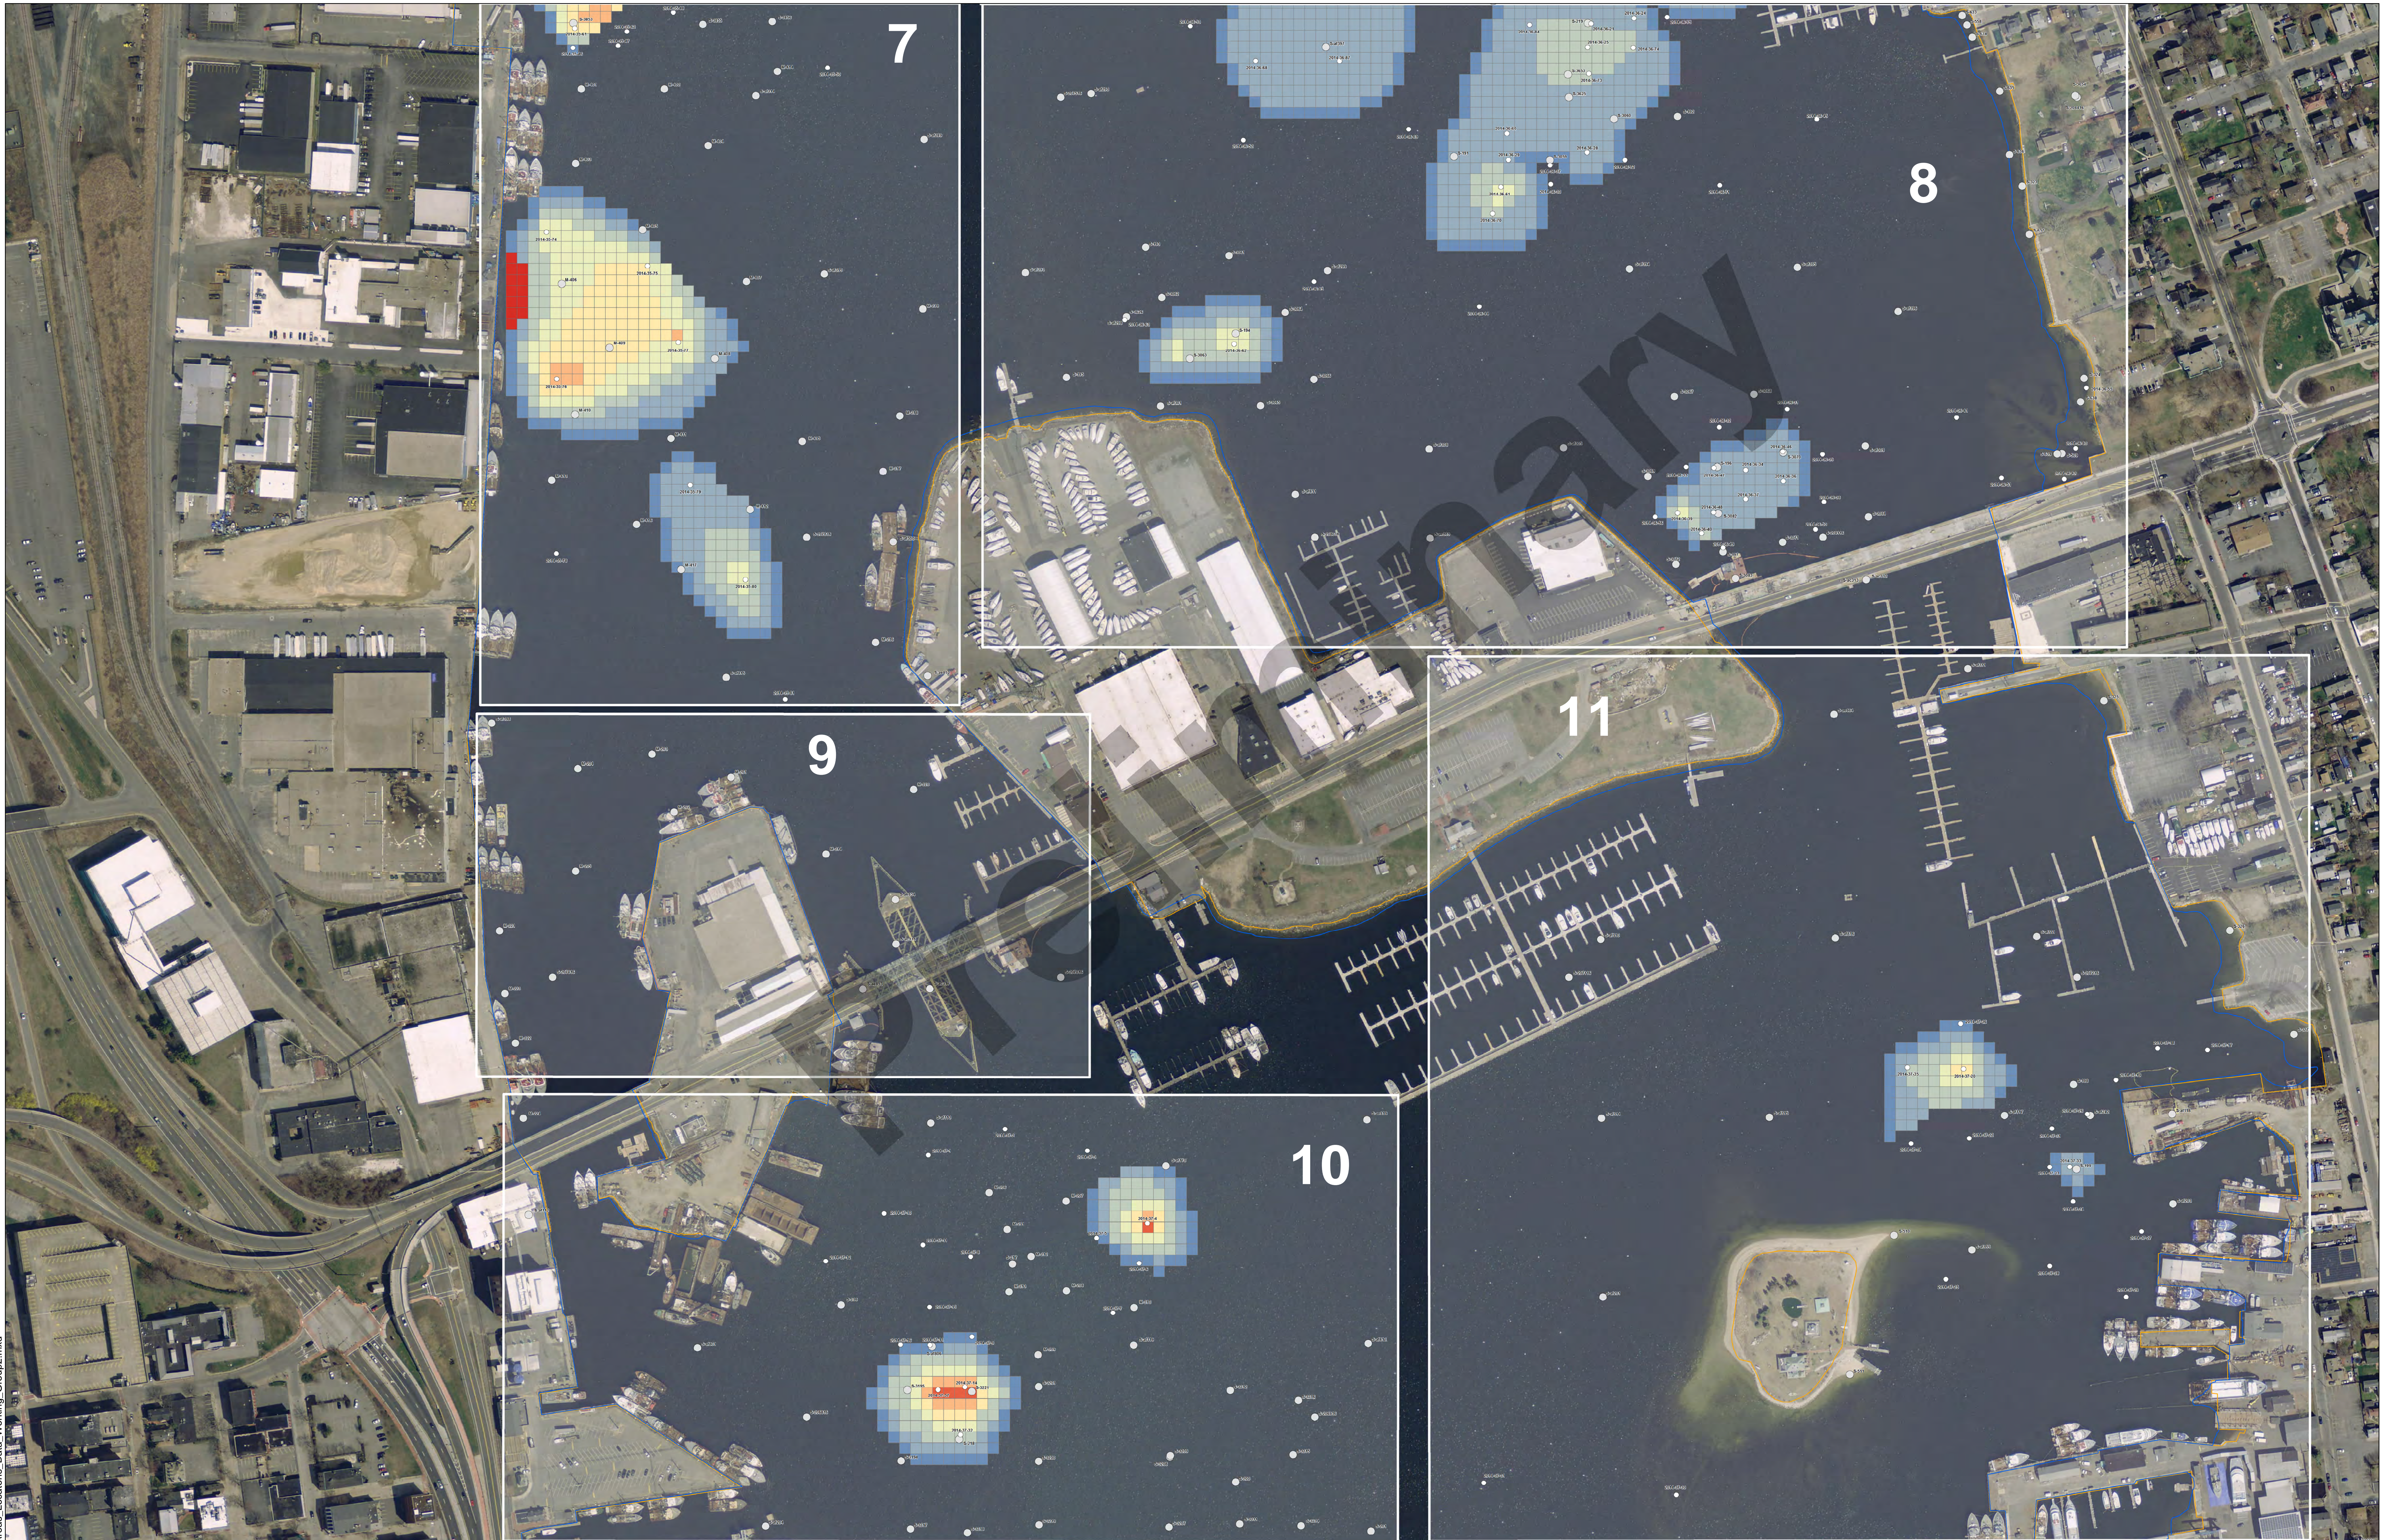

Path: Y:\NH\Projects\5550708\20150626\ArcGIS\1_H_Dredge_Areas_Data_Working_Group2.mxd

- Legend**
- IA Core Sample Location
 - Historical Core Sample Location
 - MLLW
 - MLW
 - MHW
 - MHHW

JACOBS

Lower Harbor Dredge Areas Showing Thickness of Sediment to Remove and IA/Historical Core Locations

New Bedford Harbor Superfund Site

NAME: jpiccuito Date: 7/1/2015 **Poster 2**