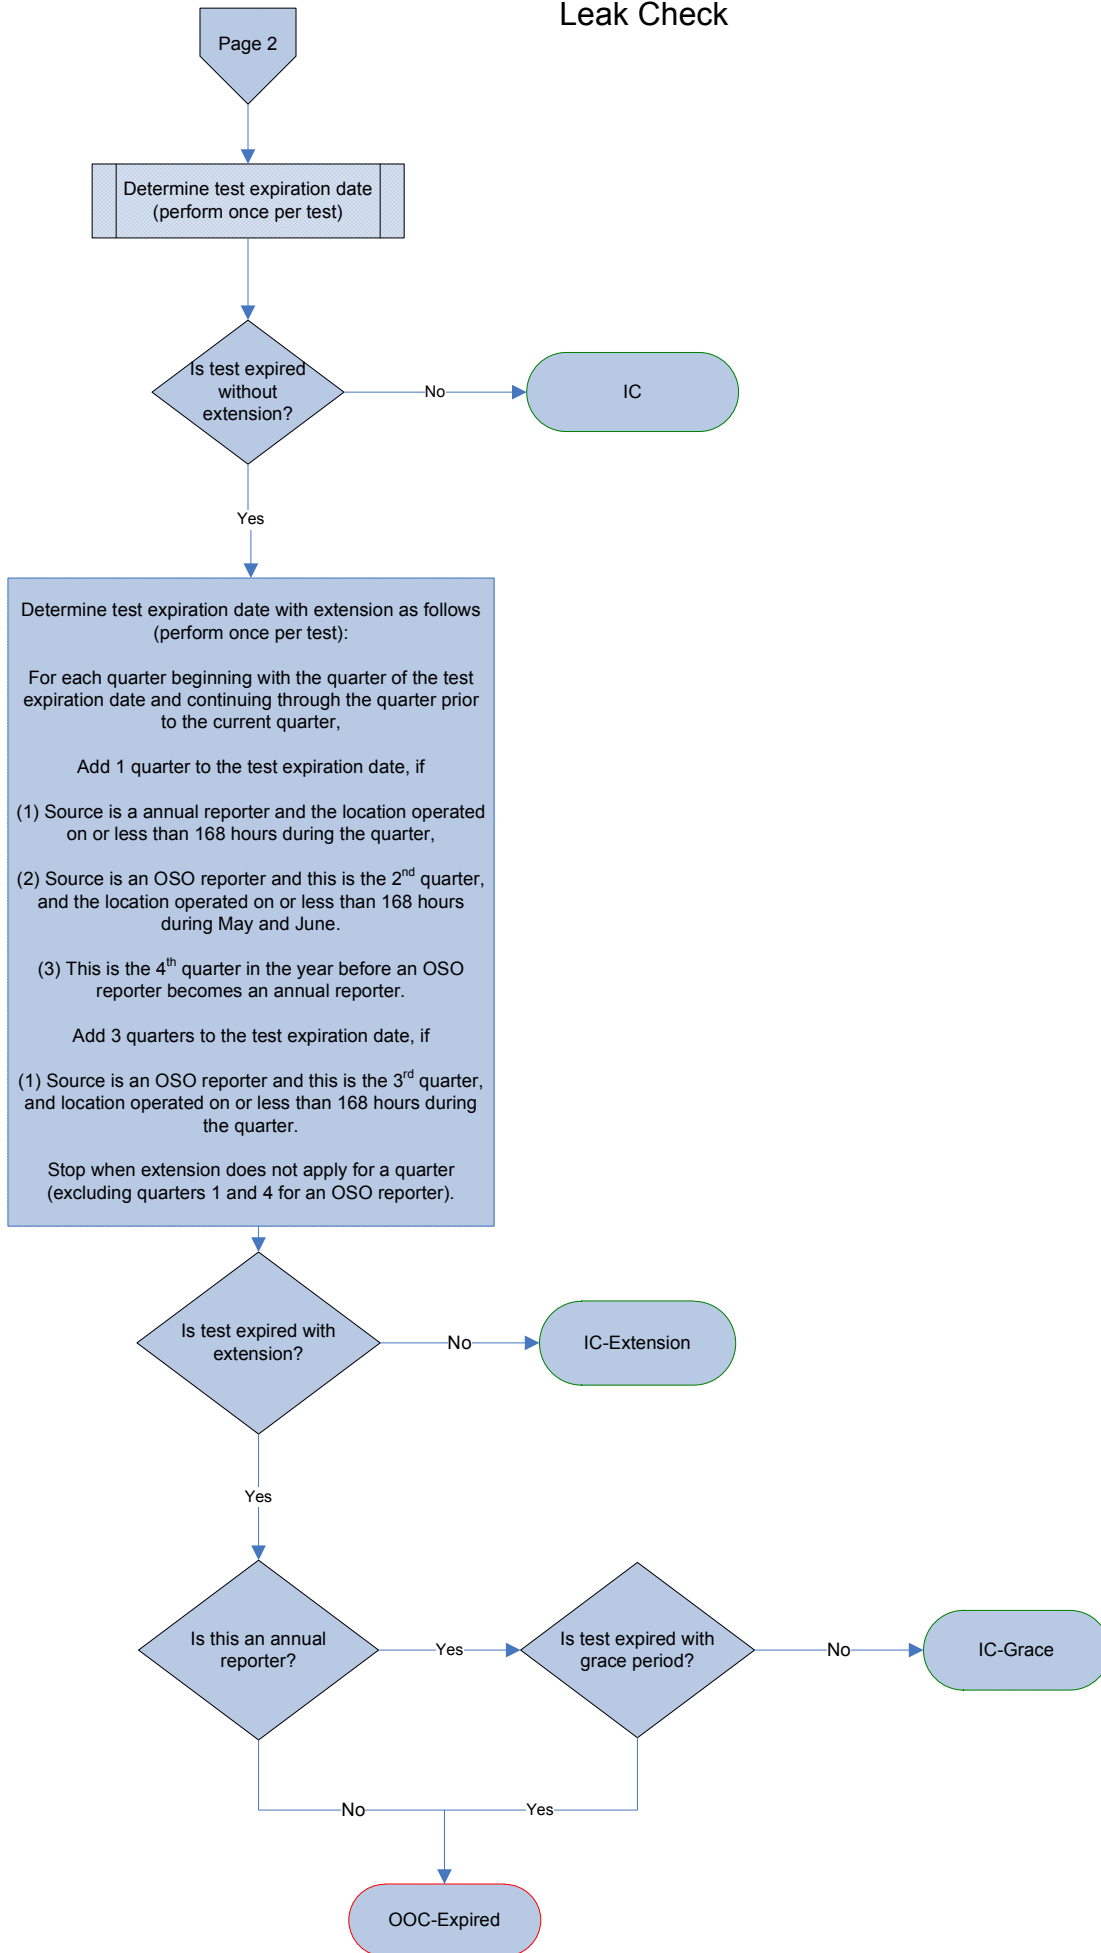

# Draft QA Status Evaluation Leak Check

# Draft QA Status Evaluation Leak Check

Draft QA Status Evaluation  
Leak Check – Determine Test Expiration Dates