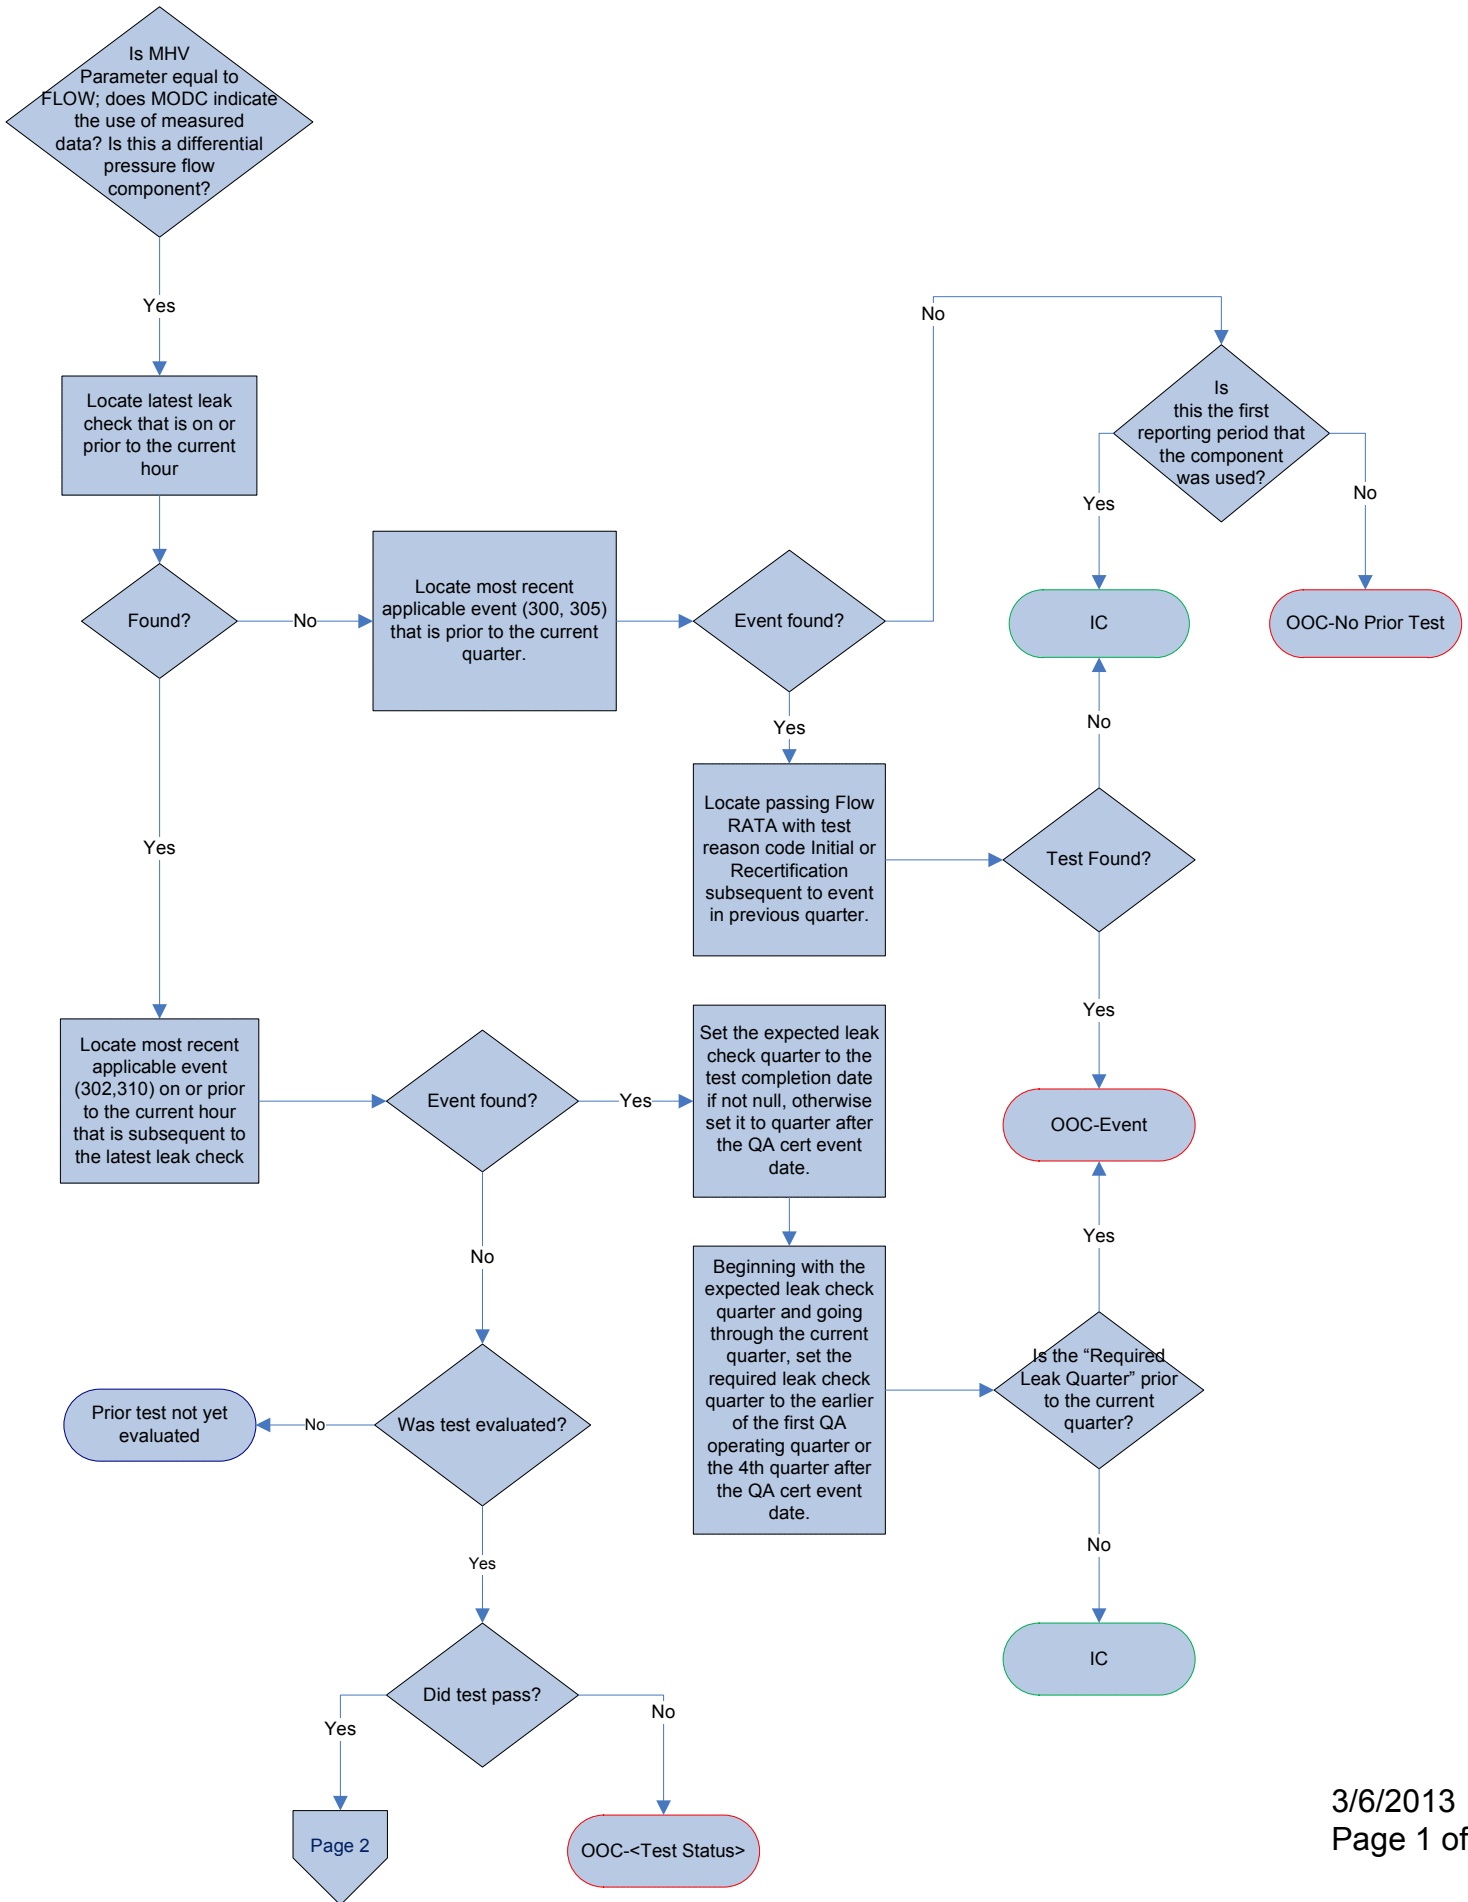

# Draft QA Status Evaluation Leak Check

# Draft QA Status Evaluation Leak Check

Draft QA Status Evaluation  
Leak Check – Determine Test Expiration Dates