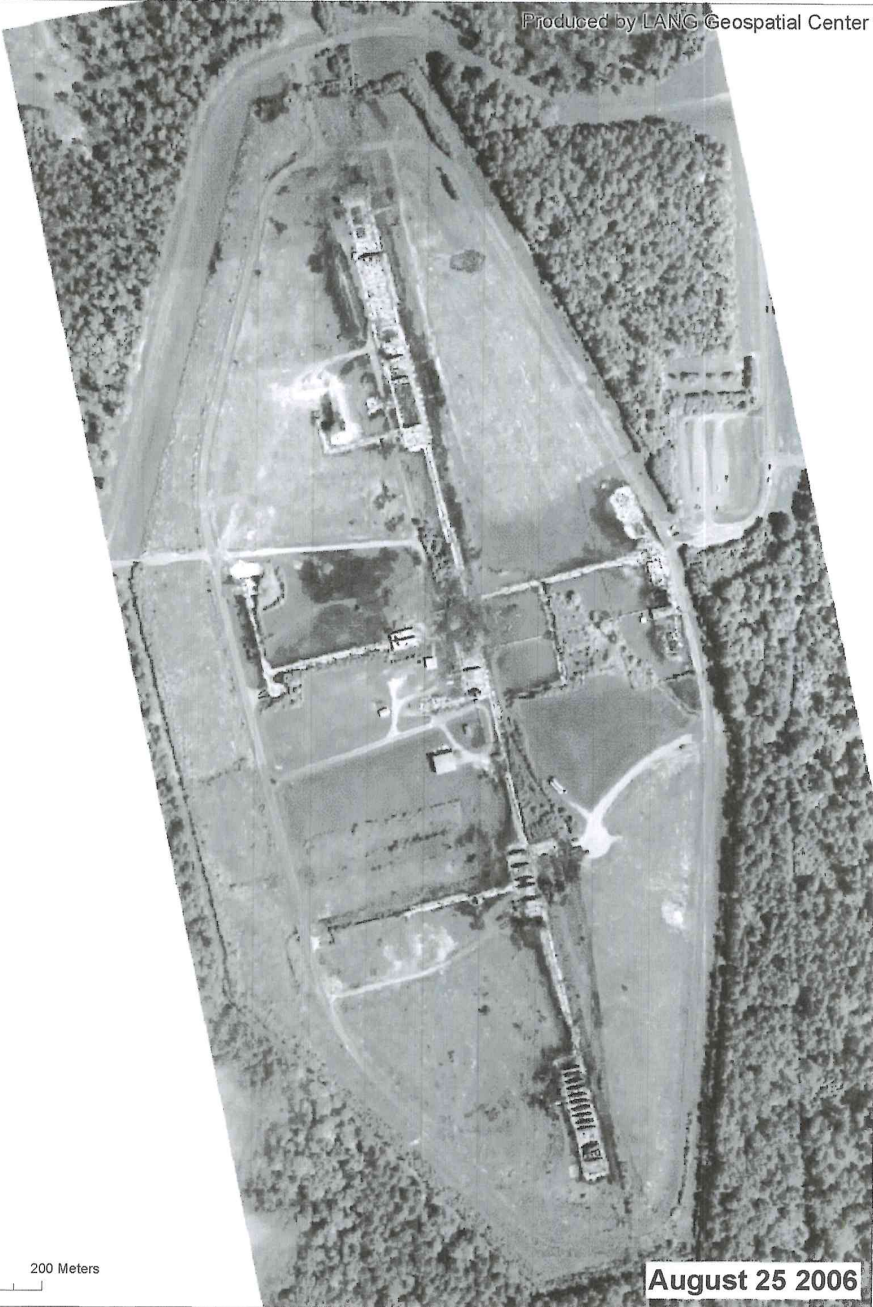

Minden E-Line

Produced by LANC Geospatial Center

January 2006

0 50 100 200 Meters

August 25 2006

001056

001057

001058