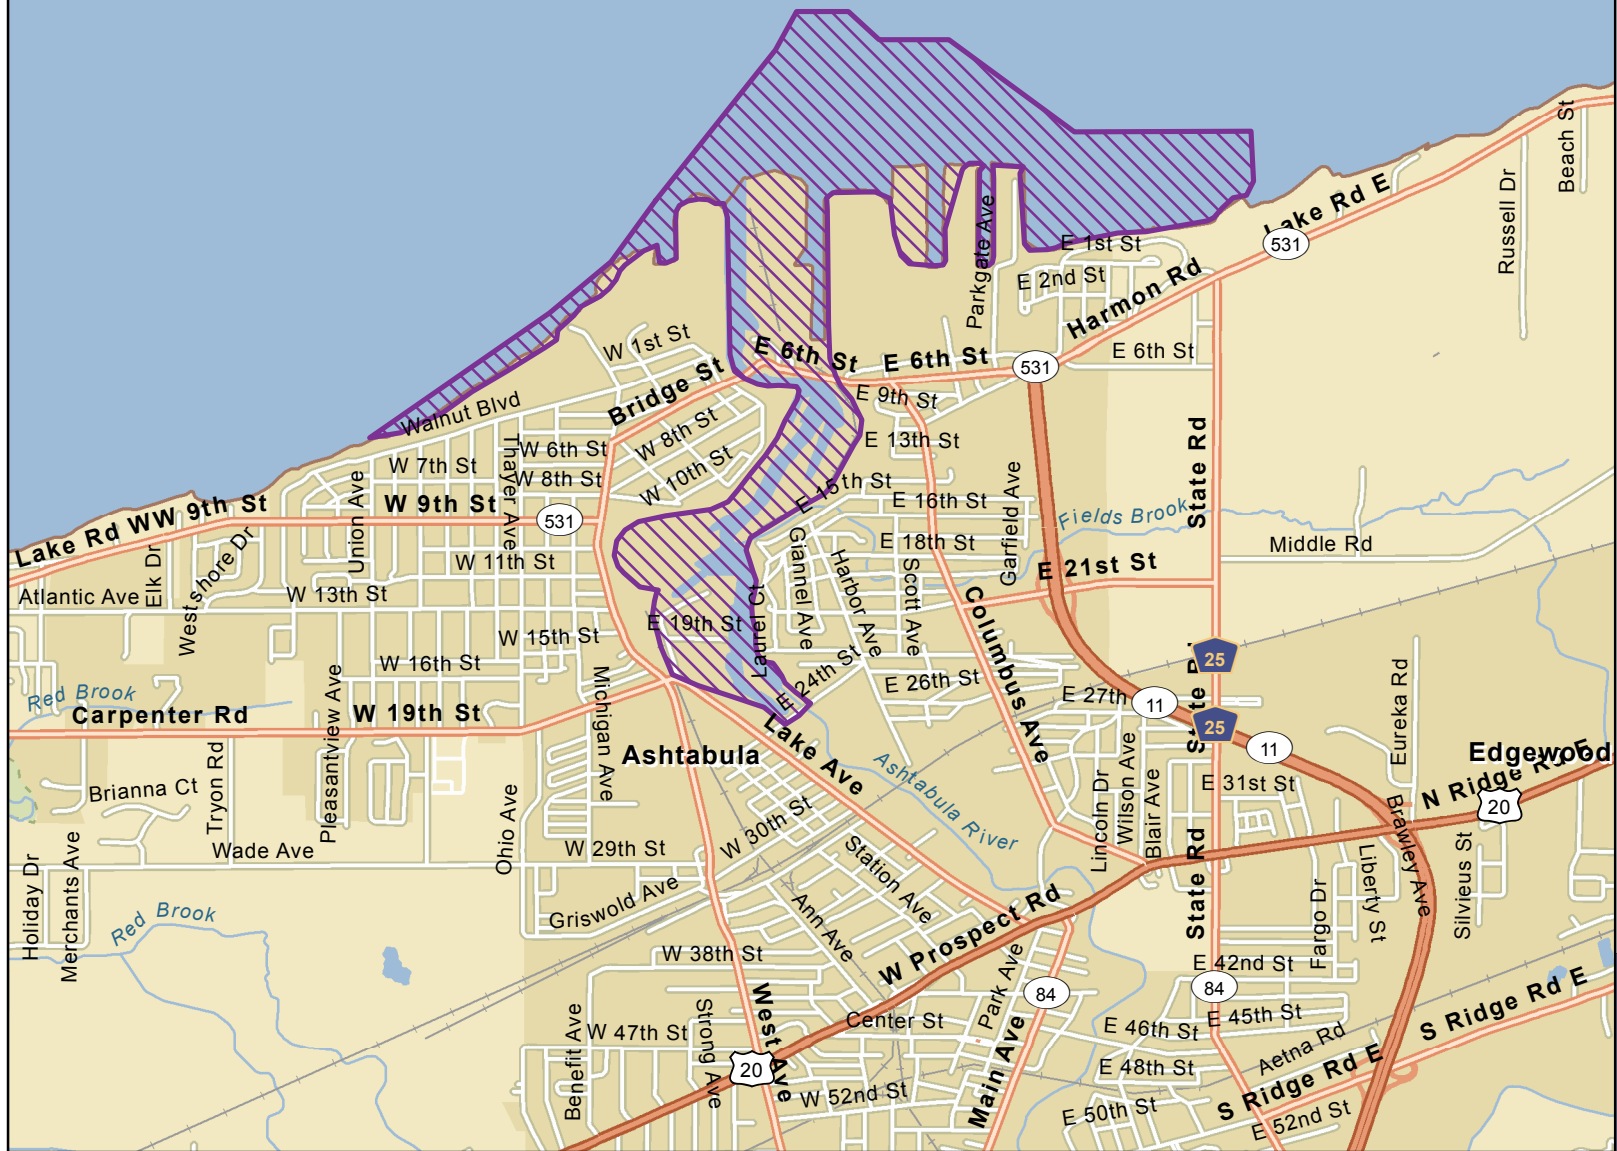

Lake Erie

### Legend

- Major Highways
- Major Roads
- Surface Water
- Urban Areas
- Extent of Area of Concern

Note: Area of Concern boundary as approved by Ohio EPA on August 5, 2004.

### ASHTABULA RIVER, OHIO AREA OF CONCERN

Great Lakes  
National  
Program  
Office